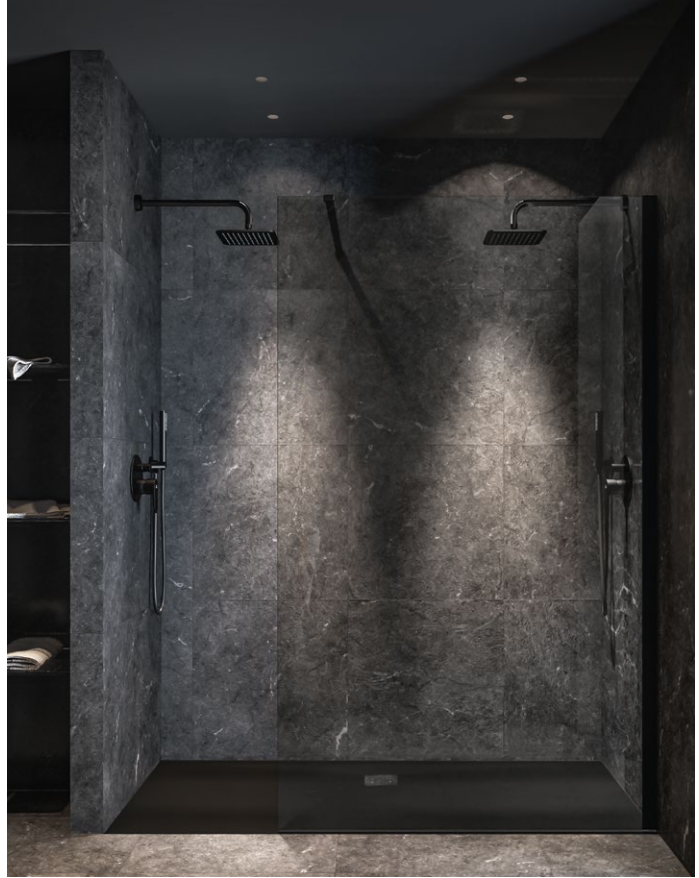

# Singular Solutions from Ideal Standard

Singular™  
from Ideal Standard

Mirror ▶

◀ Oleas  
Flush plate

▶ Cerafine O  
Basin mixer

▼ Connect Air  
Basin

◀ Iom  
Toilet holder

◀ Connect Air  
Wall hung  
toilet & seat

▲  
Connect Air  
Vanity unit

Ideal Standard

Silk Black

Singular™  
from Ideal Standard

## Singular Solutions from Ideal Standard

Need support? Ask us about Singular.  
Specification, project and design  
services in one.

**E0279V3**  
Connect Air  
Basin  
80cm

**BC555XG**  
Cerafine O  
Basin mixer