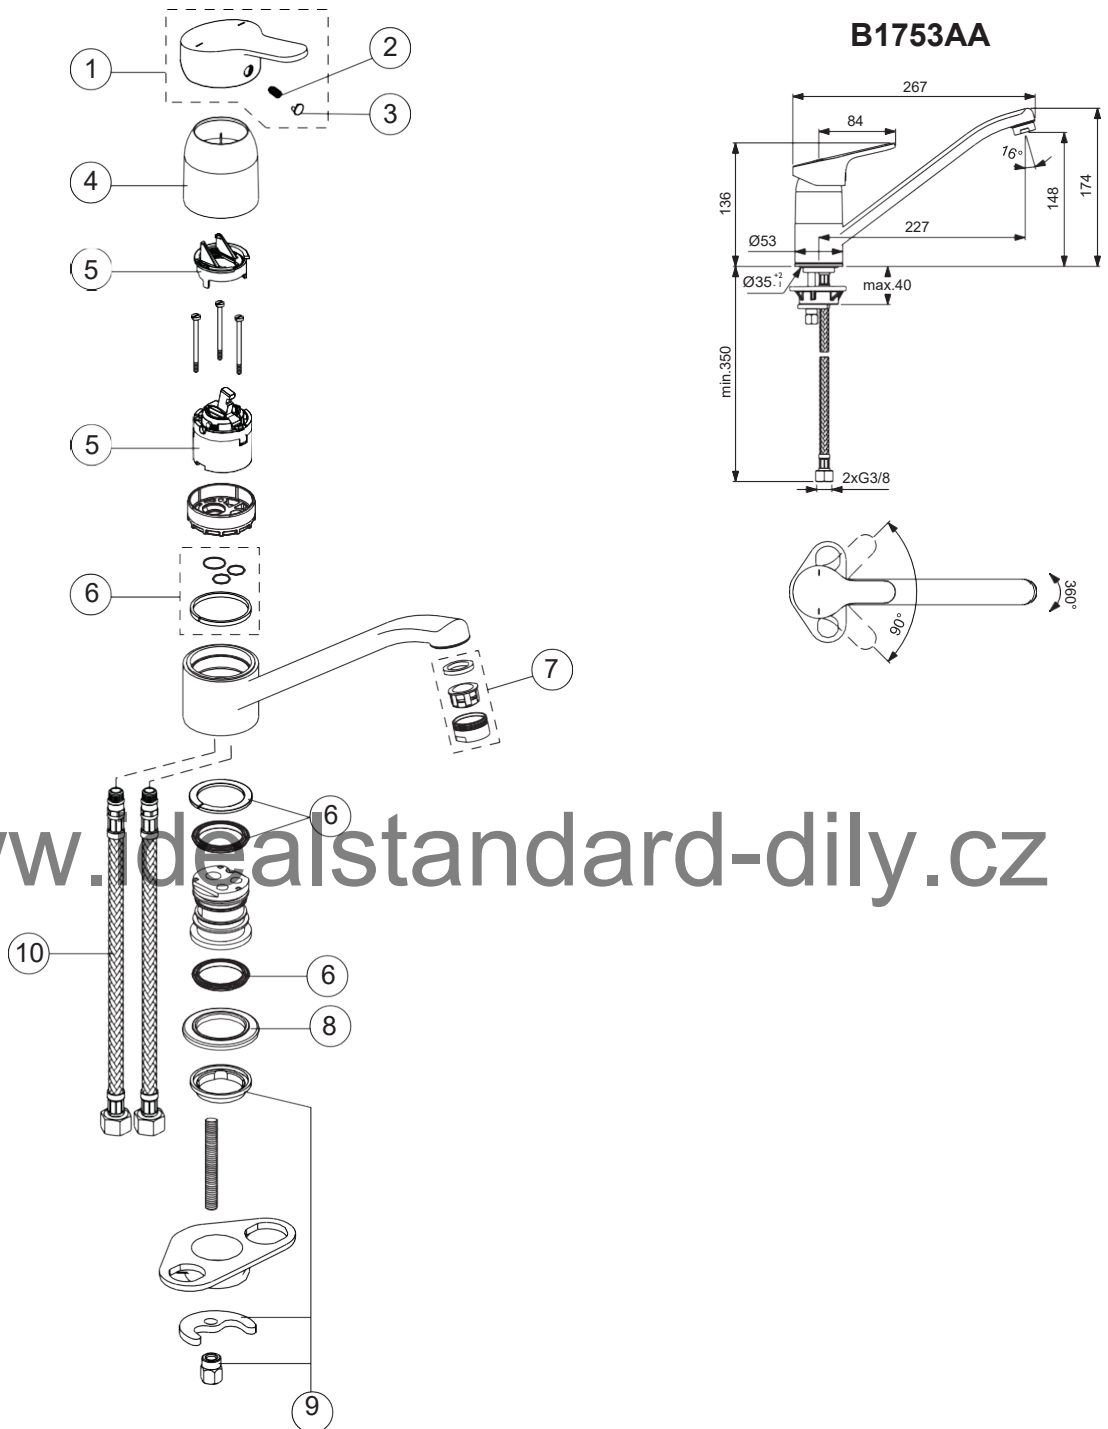

AQUAMARIN 1.0

www.idealstandard-dily.cz

Pos.	Signify	Spare parts-Nr.	Quantity	Pos.	Signify	Spare parts-Nr.	Quantity
1	Lever, w/logo-compl.	B961265AA	1 Pcs.				
2	Screw M5x8	A963309NU	3 Pcs.				
3	Cap decorative	B960473AA	3 Pcs.				
4	Rosette	A964521AA	1 Set				
5	Cartridge Ø40mm high-flow	B960775NU	1 Set				
6	Sealing set	B960784NU	1 Set				
7	Casc.perlator M24x1-B	A960932AA	1 Pcs.				
8	Rosette decorative	B960881AA	1 Set				
9	Connecting set	A964520NU	1 Set				
10	Flex hose G3/8 M10x1/6x10/L445	A963600NU	1 Pcs.