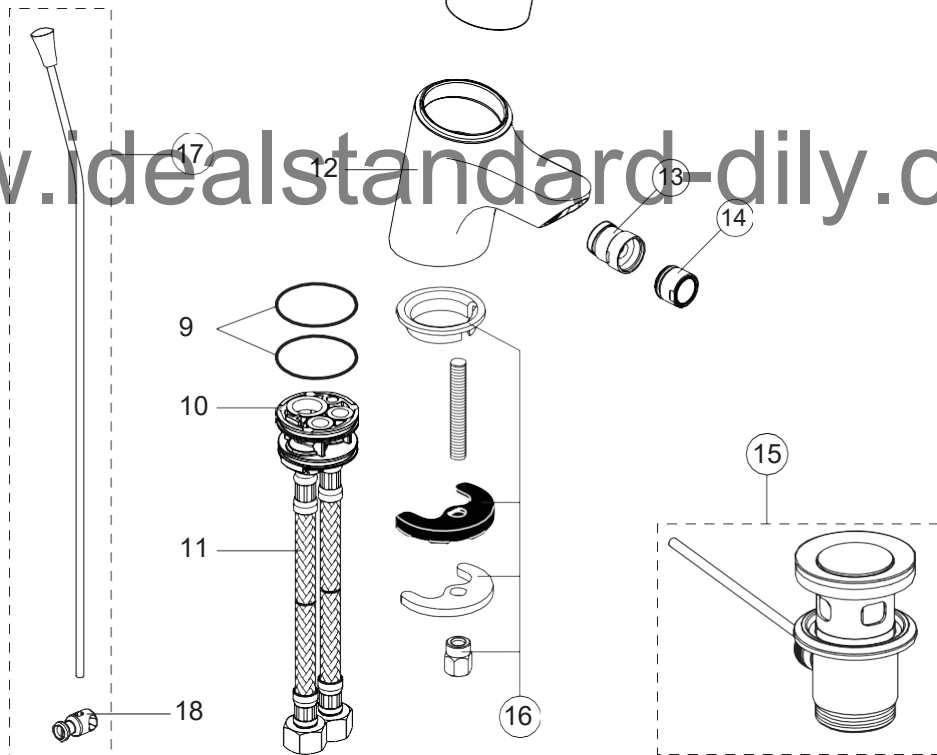

# AQUAMARIN 1.0

**B1749AA**

Pos.	Signify	Spare parts-Nr.	Quantity	Pos.	Signify	Spare parts-Nr.	Quantity
1	Lever, w/logo-compl.	B961164AA	1 Set	15	Pop-up drain ass.	A962991AA	1 Pcs.
2	Screw M5x8	A960229NU	1 Pcs.	16	Connecting set	A964520NU	1 Set
3	Cap decorative	B960473AA	1 Pcs.	17	Flex pexhose G3/8-M8x1/L500	A962005NU	1 Pcs.
4+pos.5	Cap	B960862AA	1 Pcs.	18	Pull-up rod-compl.	B960691AA	1 Set
5	Screw M43x1.5 M41x1.5	B960503NU	1 Pcs.	19	Pop up waste shackle	A963404NU	1 Pcs.
6	Hot limit stop	A861181NU	1 Pcs.				
7	Cartridge Ø38mm	A861156NU*	1 Pcs.				
8	Insert	A861156NU*	1 Pcs.				
9	Pin	A861156NU*	1 Pcs.				
10	O-Ring Ø35x2		2 Pcs.				
11	Manifold, ND		1 Pcs.				
12	Screw M4x12	<a href="#">Screw</a>	1 Pcs.				
13	Body basin		1 Pcs.				
14	Flow liner M24x1, ND	A960935AA	1 Pcs.				

## B1750AA

www.idealstandard-dily.cz

Pos.	Signify	Spare parts-Nr.	Quantity	Pos.	Signify	Spare parts-Nr.	Quantity
1	Lever, w/logo-compl.	B961164AA	1 Set	14	Perlator M18x1	B960508AA	1 Pcs.
2	Screw M5x8	<a href="#">A960229NU</a>	1 Pcs.	15	Pop-up drain ass.	<a href="#">A962991AA</a>	1 Pcs.
3	Cap decorative	<a href="#">B960473AA</a>	1 Pcs.	16	Connecting set	<a href="#">A964520NU</a>	1 Set
4+pos.5	Cap	<a href="#">B960862AA</a>	1 Pcs.	17	Pull-up rod-compl.	B960691AA	1 Set
5	Screw M43x1.5 M41x1.5	<a href="#">B960503NU</a>	1 Pcs.	18	Pop up waste shackle	<a href="#">A963404NU</a>	1 Pcs.
6	Hot limit stop	A861181NU	1 Pcs.				
7	Cartridge Ø38mm	<a href="#">A861156NU*</a>	1 Pcs.				
8	Insert	<a href="#">A861156NU*</a>	1 Pcs.				
9	O-Ring Ø35x2		2 Pcs.				
10	Manifold		1 Pcs.				
11	Flex hose G3/8 Ø10.5/L445		2 Pcs.				
12	Body bidet		1 Pcs.				
13	Ball joint M18x1	B960624AA	1 Pcs.				