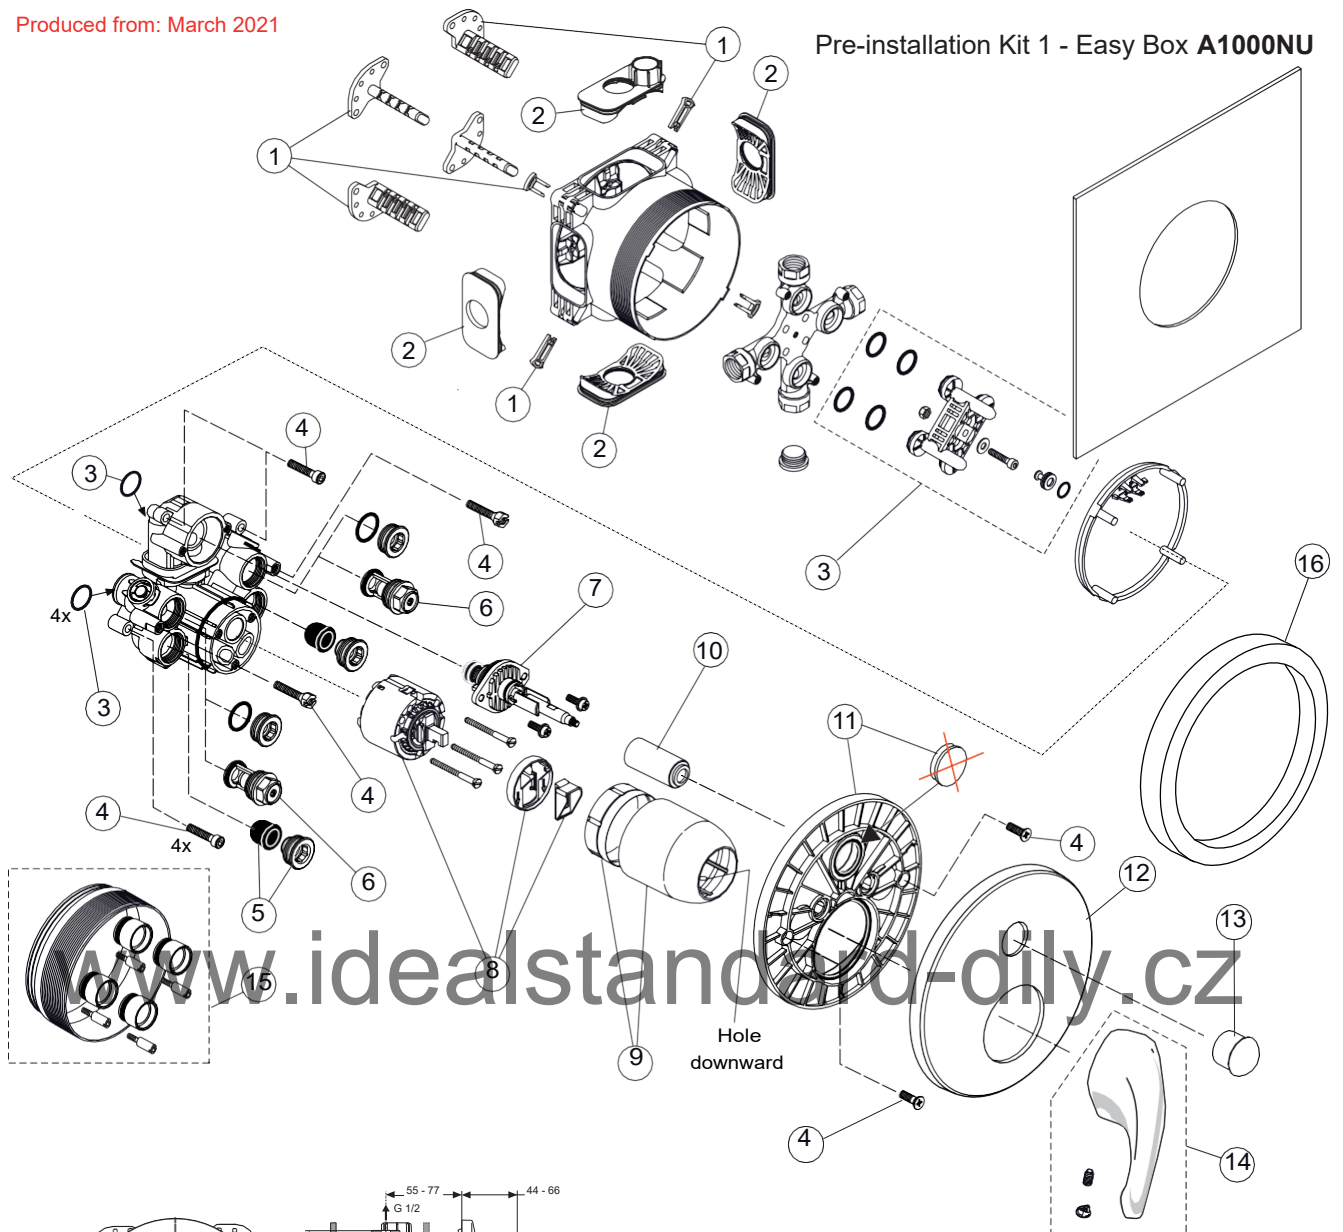

Produced from: March 2021

Pre-installation Kit 1 - Easy Box **A1000NU**

Body and Designparts Kit 2 - **A5559AA**