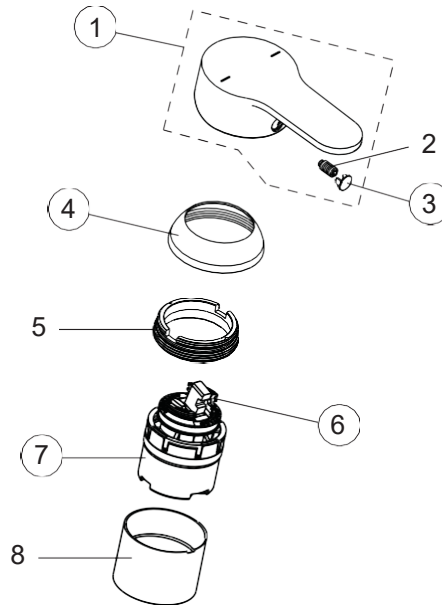

# AQUAMARIN 1.0

**B1749AA**

Pos.	Signify	Spare parts-Nr.	Quantity	Pos.	Signify	Spare parts-Nr.	Quantity
1	Lever, w/logo-compl.	B961164AA	1 Set	15	Pop-up drain ass.	A962991AA	1 Pcs.
2	Screw M5x8	A960229NU	1 Pcs.	16	Connecting set	A964520NU	1 Set
3	Cap decorative	B960473AA	1 Pcs.	17	Flex pexhose G3/8-M8x1/L500	A962005NU	1 Pcs.
4+pos.5	Cap	B960862AA	1 Pcs.	18	Pull-up rod-compl.	B960691AA	1 Set
5	Screw M43x1.5 M41x1.5	B960503NU	1 Pcs.	19	Pop up waste shackle	A963404NU	1 Pcs.
6	Hot limit stop	A861181NU	1 Pcs.				
7	Cartridge Ø38mm	A861156NU*	1 Pcs.				
8	Insert	A861156NU*	1 Pcs.				
9	Pin	A861156NU*	1 Pcs.				
10	O-Ring Ø35x2		2 Pcs.				
11	Manifold, ND		1 Pcs.				
12	Screw M4x12	<a href="#">Screw</a>	1 Pcs.				
13	Body basin		1 Pcs.				
14	Flow liner M24x1, ND	A960935AA	1 Pcs.				

## B1750AA

www.idealstandard-dily.cz

Pos.	Signify	Spare parts-Nr.	Quantity	Pos.	Signify	Spare parts-Nr.	Quantity
1	Lever, w/logo-compl.	B961164AA	1 Set	14	Perlator M18x1	B960508AA	1 Pcs.
2	Screw M5x8	<a href="#">A960229NU</a>	1 Pcs.	15	Pop-up drain ass.	<a href="#">A962991AA</a>	1 Pcs.
3	Cap decorative	<a href="#">B960473AA</a>	1 Pcs.	16	Connecting set	<a href="#">A964520NU</a>	1 Set
4+pos.5	Cap	<a href="#">B960862AA</a>	1 Pcs.	17	Pull-up rod-compl.	B960691AA	1 Set
5	Screw M43x1.5 M41x1.5	<a href="#">B960503NU</a>	1 Pcs.	18	Pop up waste shackle	<a href="#">A963404NU</a>	1 Pcs.
6	Hot limit stop	A861181NU	1 Pcs.				
7	Cartridge Ø38mm	<a href="#">A861156NU*</a>	1 Pcs.				
8	Insert	<a href="#">A861156NU*</a>	1 Pcs.				
9	O-Ring Ø35x2		2 Pcs.				
10	Manifold		1 Pcs.				
11	Flex hose G3/8 Ø10.5/L445		2 Pcs.				
12	Body bidet		1 Pcs.				
13	Ball joint M18x1	B960624AA	1 Pcs.				