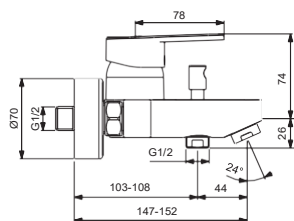

B1752AA

www.idealstandard-dily.cz

Pos.	Signify	Spare parts-Nr.	Quantity	Pos.	Signify	Spare parts-Nr.	Quantity
1	Lever, w/logo-compl.	B961164AA	1 Pcs.	15	Rv-patrone	A960944NU	2 Pcs.
2	Screw M5x8	A960229NU	1 Pcs.	16	S-connections	B960242AA	2 Pcs.
3	Cap decorative	B960473AA	1 Pcs.	17	Escutcheon	B960242AA	1 Pcs.
4	Rosette decorative	B960779AA	1 Pcs.	18	Fiber ring	A955094NU	2 Pcs.
5	Screw M46x1.5	B960780NU	1 Pcs.	19	Nipple M19x1.5LH	Nipple	2 Pcs.
6	O-Ring Ø42x1.6		1 Pcs.	20	O-Ring Ø15.6x1.78	O-Ring	2 Pcs.
7	Hot limit stop	A861181NU	1 Pcs.	21	Coupling nut	Coupling nut	2 Pcs.
8	Cartridge Ø38mm	A861156NU*	1 Pcs.				
9	Insert	A861156NU*	1 Pcs.				
10	Pin	A861156NU*	1 Pcs.				
11	Body bath/shower		1 Pcs.				
12	Neop.cascade M24x1-D	A960537AA	1 Pcs.				
13	Pull knob	B960486AA	1 Pcs.				
14	Diverter automatic	B960167AA	1 Pcs.				

*Universal set (not all parts needed)