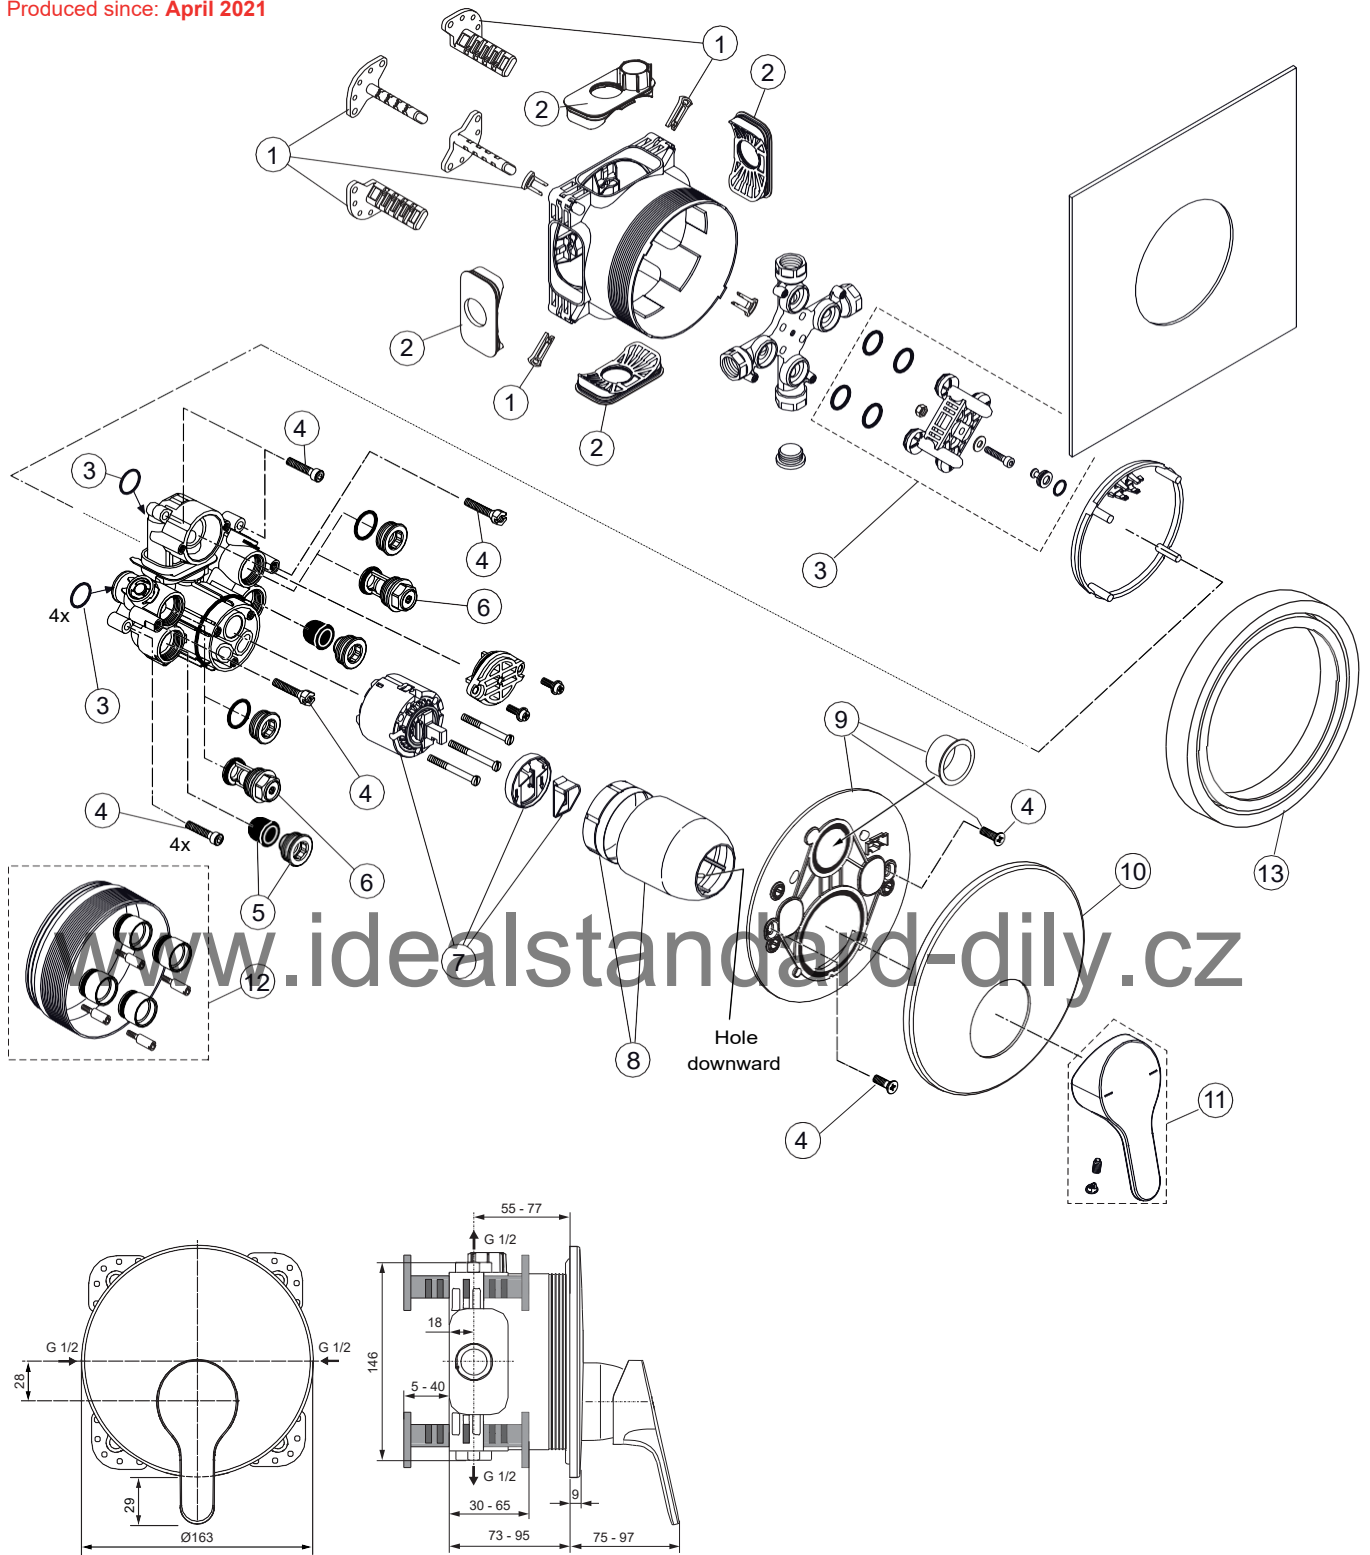

Produced since: April 2021

Pos.	Description	Part-Number	Qty.	Pos.	Description	Part-Number	Qty.
1	Install. depth adjust.	A 963 131 NU	1 Set	11	Lever cpl. w. Logo ISI	B 961 265 AA	1 Set
2	Side sealing	A 963 132 NU	1 Set	12	Extension kit 20mm	A 960 704 NU	1 Set
3	Flushing device cpl.	A 963 146 NU	1 Set	13	Extension kit 40mm	A 962 476 NU	1 Set
4	Screw set complete	A 960 890 NU*	1 Set		Distanzframe 20mm	A 6677 AA	1 Set
5	Low noise insert	A 960 891 NU	1 pcs				
6	Stop valve	A 960 706 NU	2 pcs				
7	Cartridge with ECO-kit	A 960 500 NU	1 Set				
8	Cover + clamping + o-ring	A 960 893 AA	1 Set				
9	Escutcheon holder cpl.	A 860 897 NU	1 Set				
10	Escutcheon Sh.	A 860 946 AA	1 pcs				
					<i>*Universal set (not all parts needed)</i>