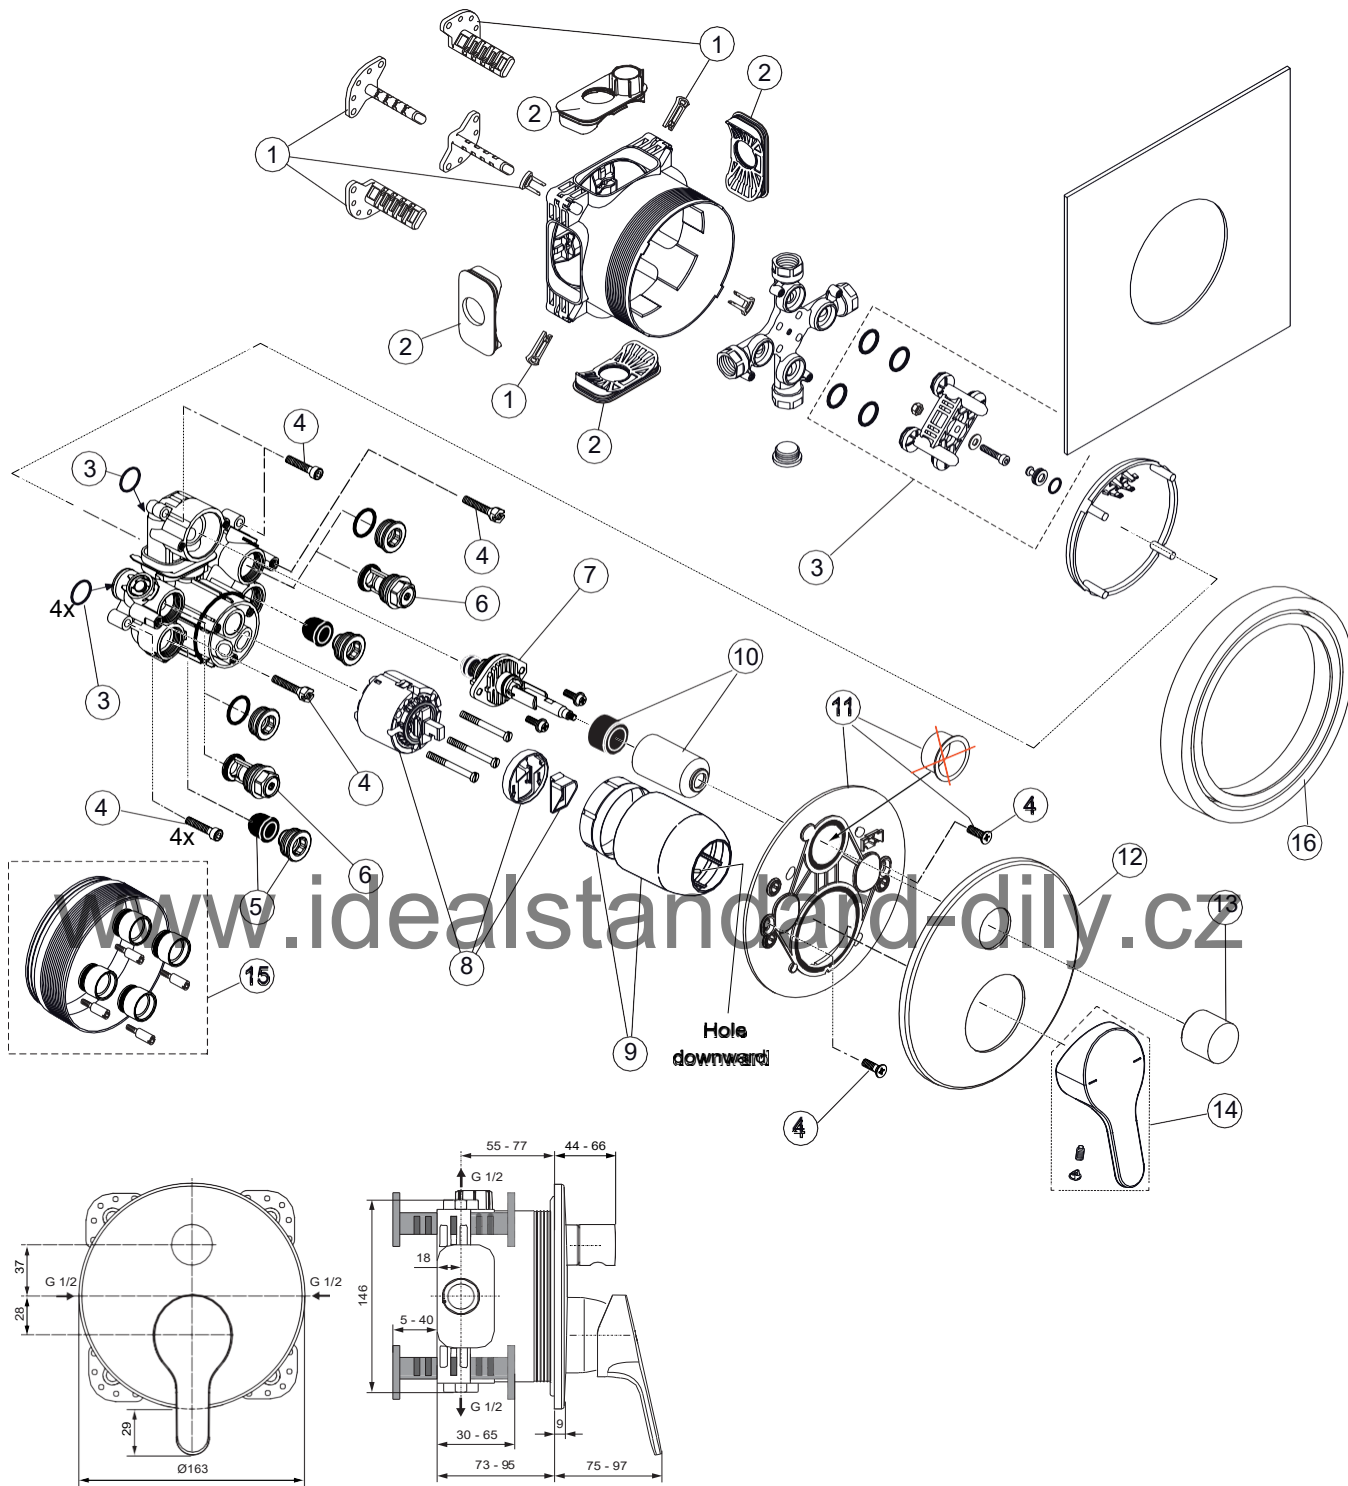

Produced since: April 2021

Pos.	Description	Part-Number	Qty.	Pos.	Description	Part-Number	Qty.
1	Install. depth adjust.	A 963 131 NU	1 Set	13	Pull knob	A 860 989 AA	1 pcs
2	Side sealing	A 963 132 NU	1 Set	14	Lever cpl. w. Logo ISI	B 961 265 AA	1 Set
3	Flushing device cpl.	A 963 146 NU	1 Set	15	Extension kit 20mm	A 960 704 NU	1 Set
4	Screw set complete	A 960 890 NU*	1 Set		Extension kit 40mm	A 962 476 NU	1 Set
5	Low noise insert	A 960 891 NU	1 pcs	16	Distanzframe 20mm	A 6677 AA	1 Set
6	Stop valve	A 960 706 NU	2 pcs				
7	Diverter complete	A 963 443 NU	1 pcs				
8	Cartridge with ECO-kit	A 960 500 NU	1 Set				
9	Cover + clamping + O-ring	A 960 893 AA	1 Set				
10	Cover / Cap for diverter	A 860 902 AA	1 pcs				
11	Escutcheon holder cpl.	A 860 897 NU	1 Set				
12	Escutcheon B/S	A 860 945 AA	1 pcs				
					<i>*Universal set (not all parts needed)</i>