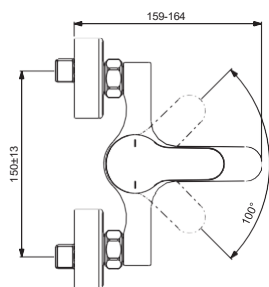

## B1750AA

www.idealstandard-dily.cz

Pos.	Signify	Spare parts-Nr.	Quantity	Pos.	Signify	Spare parts-Nr.	Quantity
1	Lever, w/logo-compl.	B961164AA	1 Set	14	Perlator M18x1	B960508AA	1 Pcs.
2	Screw M5x8	<a href="#">A960229NU</a>	1 Pcs.	15	Pop-up drain ass.	<a href="#">A962991AA</a>	1 Pcs.
3	Cap decorative	<a href="#">B960473AA</a>	1 Pcs.	16	Connecting set	<a href="#">A964520NU</a>	1 Set
4+pos.5	Cap	<a href="#">B960862AA</a>	1 Pcs.	17	Pull-up rod-compl.	B960691AA	1 Set
5	Screw M43x1.5 M41x1.5	<a href="#">B960503NU</a>	1 Pcs.	18	Pop up waste shackle	<a href="#">A963404NU</a>	1 Pcs.
6	Hot limit stop	A861181NU	1 Pcs.				
7	Cartridge Ø38mm	<a href="#">A861156NU*</a>	1 Pcs.				
8	Insert	<a href="#">A861156NU*</a>	1 Pcs.				
9	O-Ring Ø35x2		2 Pcs.				
10	Manifold		1 Pcs.				
11	Flex hose G3/8 Ø10.5/L445		2 Pcs.				
12	Body bidet		1 Pcs.				
13	Ball joint M18x1	B960624AA	1 Pcs.				

## B1752AA

www.idealstandard-dily.cz

Pos.	Signify	Spare parts-Nr.	Quantity	Pos.	Signify	Spare parts-Nr.	Quantity
1	Lever, w/logo-compl.	B961164AA	1 Pcs.	15	Rv-patrone	A960944NU	2 Pcs.
2	Screw M5x8	A960229NU	1 Pcs.	16	S-connections	B960242AA	2 Pcs.
3	Cap decorative	B960473AA	1 Pcs.	17	Escutcheon	B960242AA	1 Pcs.
4	Rosette decorative	B960779AA	1 Pcs.	18	Fiber ring	A955094NU	2 Pcs.
5	Screw M46x1.5	B960780NU	1 Pcs.	19	Nipple M19x1.5LH	Nipple	2 Pcs.
6	O-Ring Ø42x1.6		1 Pcs.	20	O-Ring Ø15.6x1.78	O-Ring	2 Pcs.
7	Hot limit stop	A861181NU	1 Pcs.	21	Coupling nut	Coupling nut	2 Pcs.
8	Cartridge Ø38mm	A861156NU*	1 Pcs.				
9	Insert	A861156NU*	1 Pcs.				
10	Pin	A861156NU*	1 Pcs.				
11	Body bath/shower		1 Pcs.				
12	Neop.cascade M24x1-D	A960537AA	1 Pcs.				
13	Pull knob	B960486AA	1 Pcs.				
14	Diverter automatic	B960167AA	1 Pcs.				