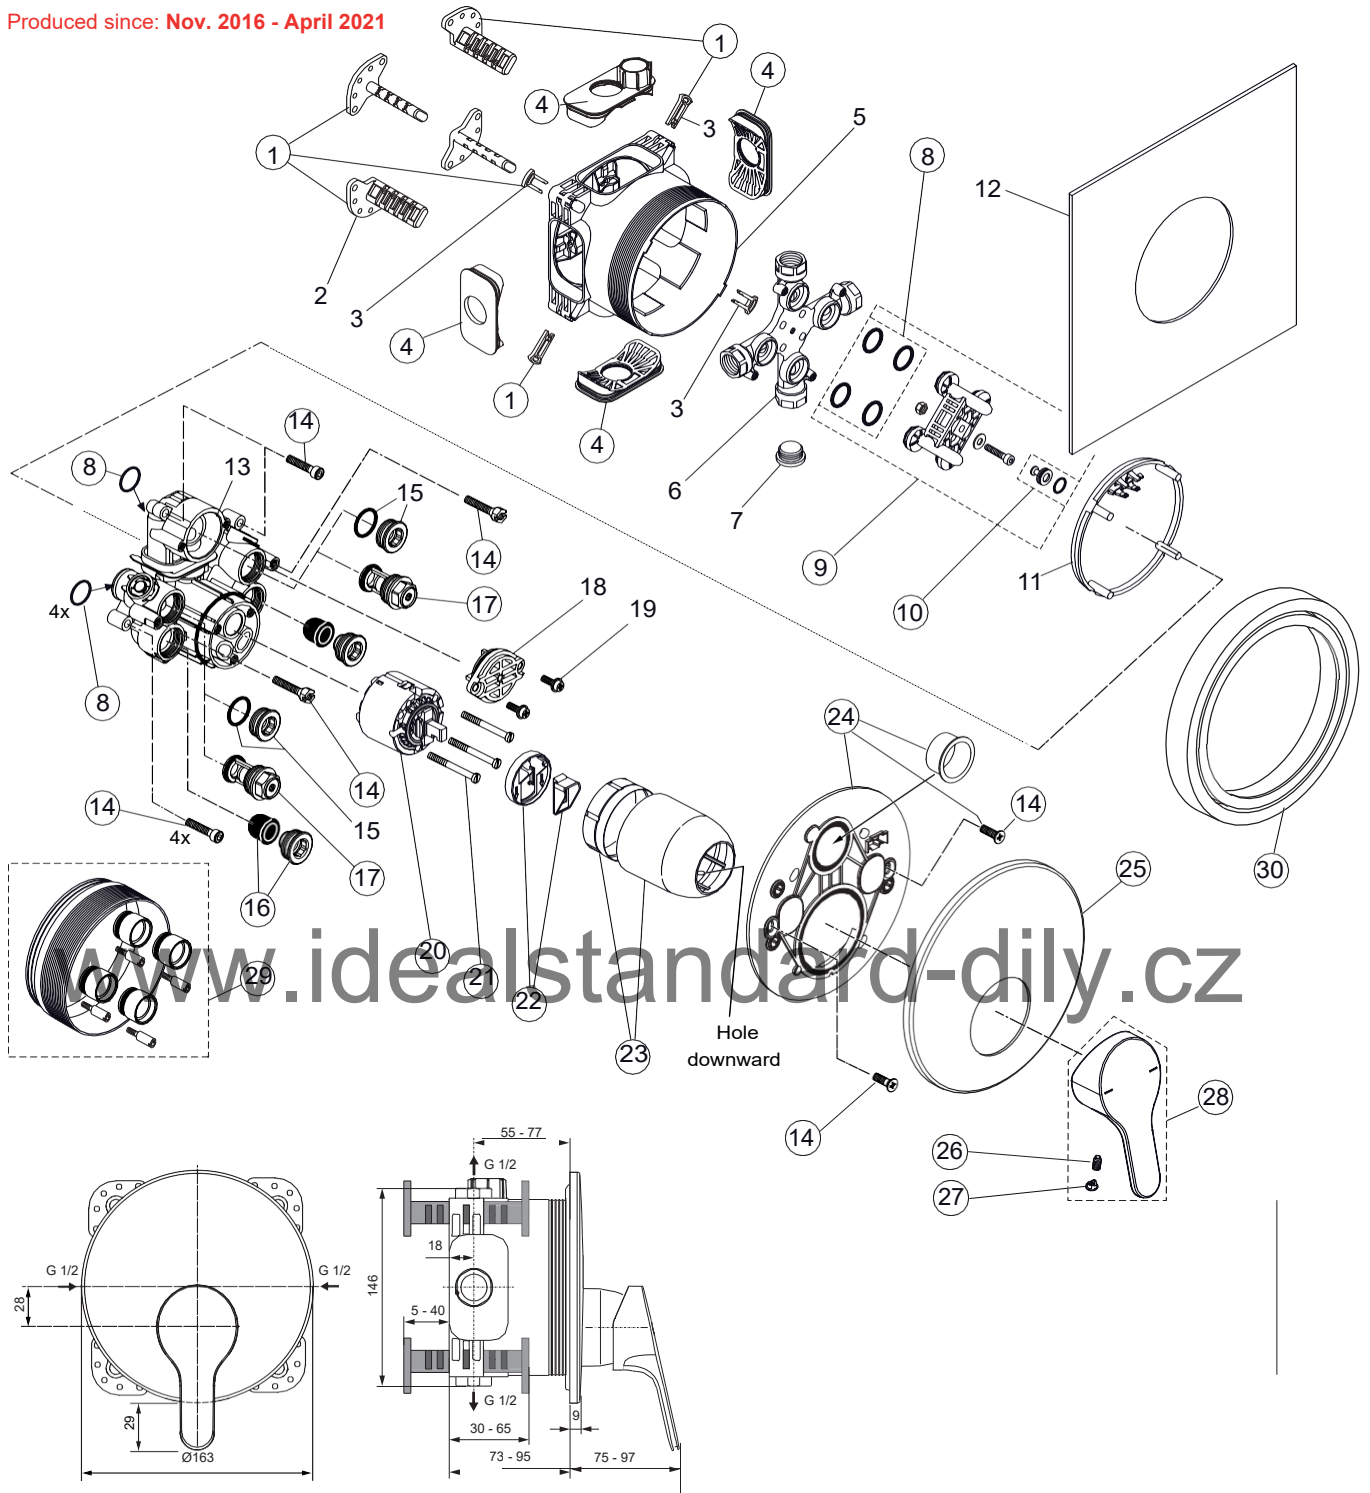

Aquamarin 1.0 A6838

Produced since: Nov. 2016 - April 2021

Pos.	Description	Part-Number	Qty.	Pos.	Description	Part-Number	Qty.
1	Install. depth adjust. + pos.3	A 963 131 NU	1 Set	17	Stop valve	A 960 706 NU	2 pcs
2	Depth adjustment device	A 963 131 NU		18	Front cover with o-ring	A 963 412 NU	
3	Adjustment lock (cont. in 1)	A 963 131 NU		19	Screw M4x12		
4	Side sealing	A 963 132 NU	1 Set	20	Cartridge with pos.22	A 960 500 NU	1 Set
5	Built-in box			21	Cylindrical screw M4x41,7	A 963 335 NU	3 pcs
6	Multi-way body			22	ECO-kit	A 860 700 NU	1 Set
7	Plug G1/2	Plug G1/2		23	Cover + clamping + o-ring	A 960 893 AA	1 Set
8	O-ring Ø 17 x 2,5	A 963 143 NU	1 Set	24	Escutcheon holder cpl.	A 860 897 NU	1 Set
9	Flushing device cpl.	A 963 146 NU	1 Set	25	Escutcheon Sh.	A 860 946 AA	1 pcs
10	Plug with o-ring Ø 12x1,5	A 963 147 NU	1 Set	26	Thread pin M5x10 DIN915	A 963 309 NU	1 pcs
11	Cover for built-in box	Cover		27	Cap for handle	B 960 473 AA	1 pcs
12	Sealing fleece	Sealing fleece		28	Lever cpl. w. Logo ISI	B 961 265 AA	1 Set
13	Body Single lever	Body lever		29	Extension kit 20mm	A 960 704 NU	1 Set
14	Screw set complete	A 960 890 NU*	1 Set		Extension kit 40mm	A 962 476 NU	1 Set
15	Plug with o-ring			30	Distanzframe 20mm	A 6677 AA	1 Set
16	Low noise insert	A 960 891 NU	1 pcs				

*Universal set (not all parts needed)