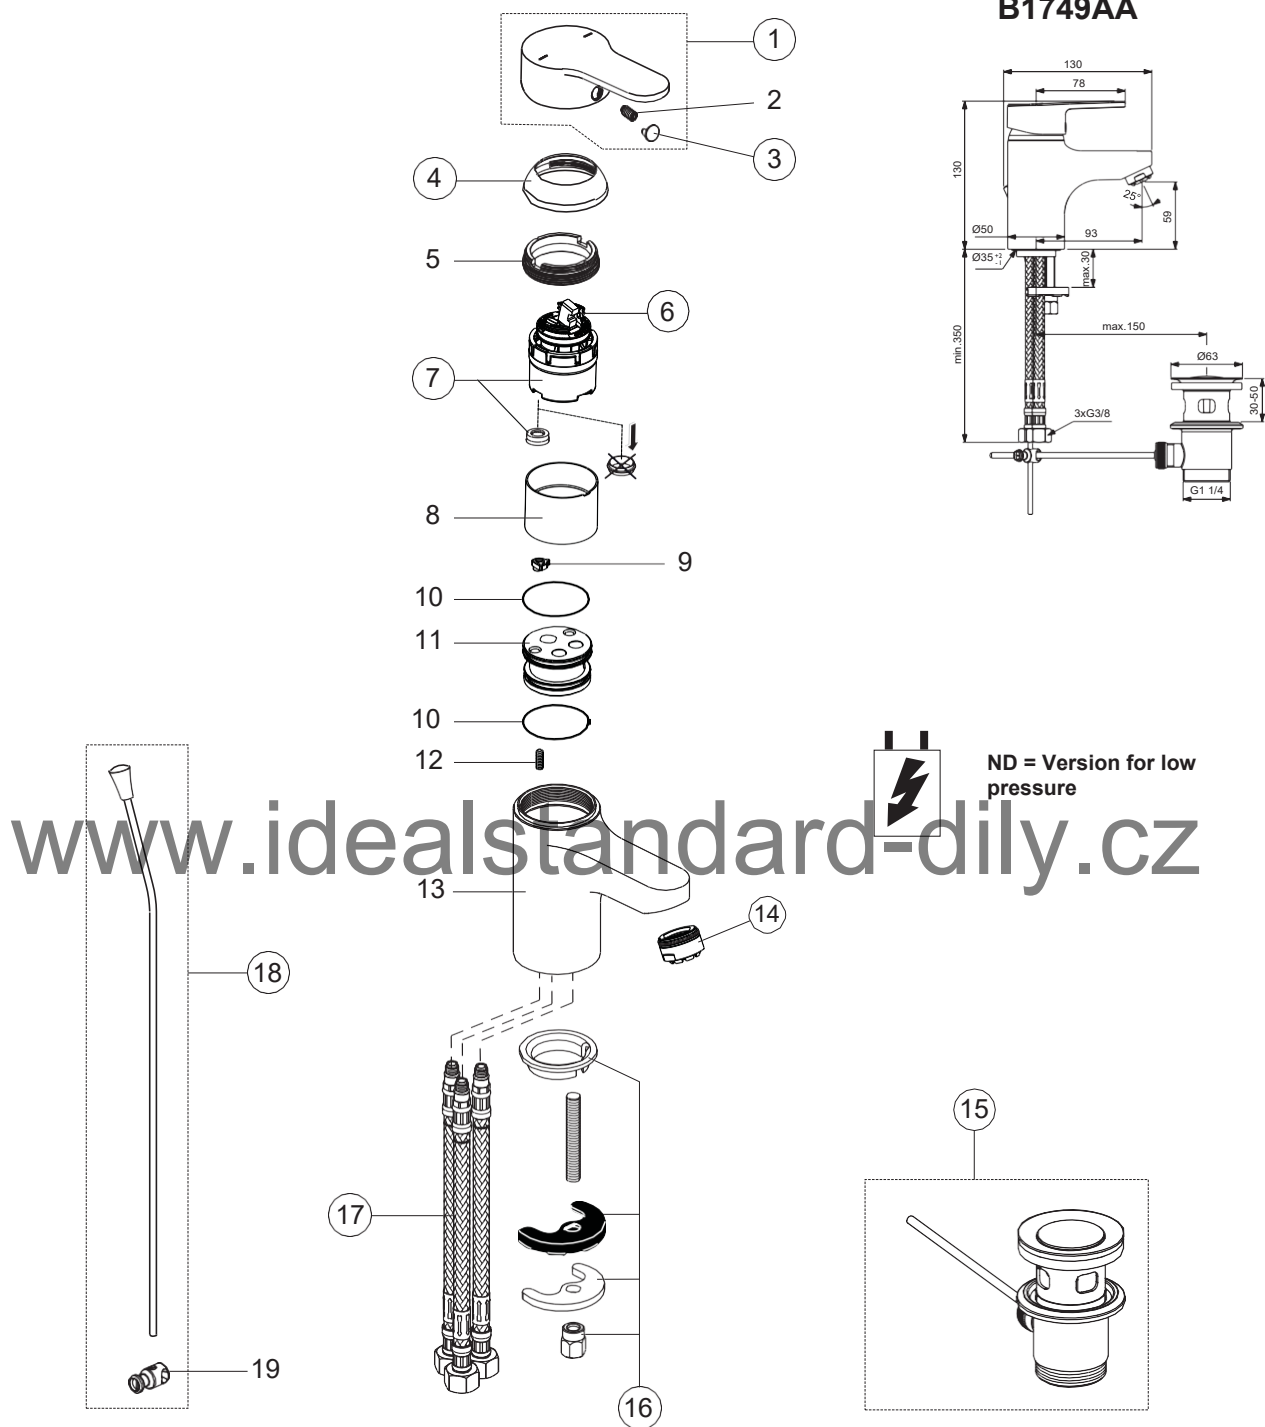

# AQUAMARIN 1.0

**B1749AA**

Pos.	Signify	Spare parts-Nr.	Quantity	Pos.	Signify	Spare parts-Nr.	Quantity
1	Lever, w/logo-compl.	B961164AA	1 Set	15	Pop-up drain ass.	A962991AA	1 Pcs.
2	Screw M5x8	A960229NU	1 Pcs.	16	Connecting set	A964520NU	1 Set
3	Cap decorative	B960473AA	1 Pcs.	17	Flex pexhose G3/8-M8x1/L500	A962005NU	1 Pcs.
4+pos.5	Cap	B960862AA	1 Pcs.	18	Pull-up rod-compl.	B960691AA	1 Set
5	Screw M43x1.5 M41x1.5	B960503NU	1 Pcs.	19	Pop up waste shackle	A963404NU	1 Pcs.
6	Hot limit stop	A861181NU	1 Pcs.				
7	Cartridge Ø38mm	A861156NU*	1 Pcs.				
8	Insert	A861156NU*	1 Pcs.				
9	Pin	A861156NU*	1 Pcs.				
10	O-Ring Ø35x2		2 Pcs.				
11	Manifold, ND		1 Pcs.				
12	Screw M4x12	<a href="#">Screw</a>	1 Pcs.				
13	Body basin		1 Pcs.				
14	Flow liner M24x1, ND	A960935AA	1 Pcs.				

## B1750AA

www.idealstandard-dily.cz

Pos.	Signify	Spare parts-Nr.	Quantity	Pos.	Signify	Spare parts-Nr.	Quantity
1	Lever, w/logo-compl.	B961164AA	1 Set	14	Perlator M18x1	B960508AA	1 Pcs.
2	Screw M5x8	<a href="#">A960229NU</a>	1 Pcs.	15	Pop-up drain ass.	<a href="#">A962991AA</a>	1 Pcs.
3	Cap decorative	<a href="#">B960473AA</a>	1 Pcs.	16	Connecting set	<a href="#">A964520NU</a>	1 Set
4+pos.5	Cap	<a href="#">B960862AA</a>	1 Pcs.	17	Pull-up rod-compl.	B960691AA	1 Set
5	Screw M43x1.5 M41x1.5	<a href="#">B960503NU</a>	1 Pcs.	18	Pop up waste shackle	<a href="#">A963404NU</a>	1 Pcs.
6	Hot limit stop	A861181NU	1 Pcs.				
7	Cartridge Ø38mm	<a href="#">A861156NU*</a>	1 Pcs.				
8	Insert	<a href="#">A861156NU*</a>	1 Pcs.				
9	O-Ring Ø35x2		2 Pcs.				
10	Manifold		1 Pcs.				
11	Flex hose G3/8 Ø10.5/L445		2 Pcs.				
12	Body bidet		1 Pcs.				
13	Ball joint M18x1	B960624AA	1 Pcs.				