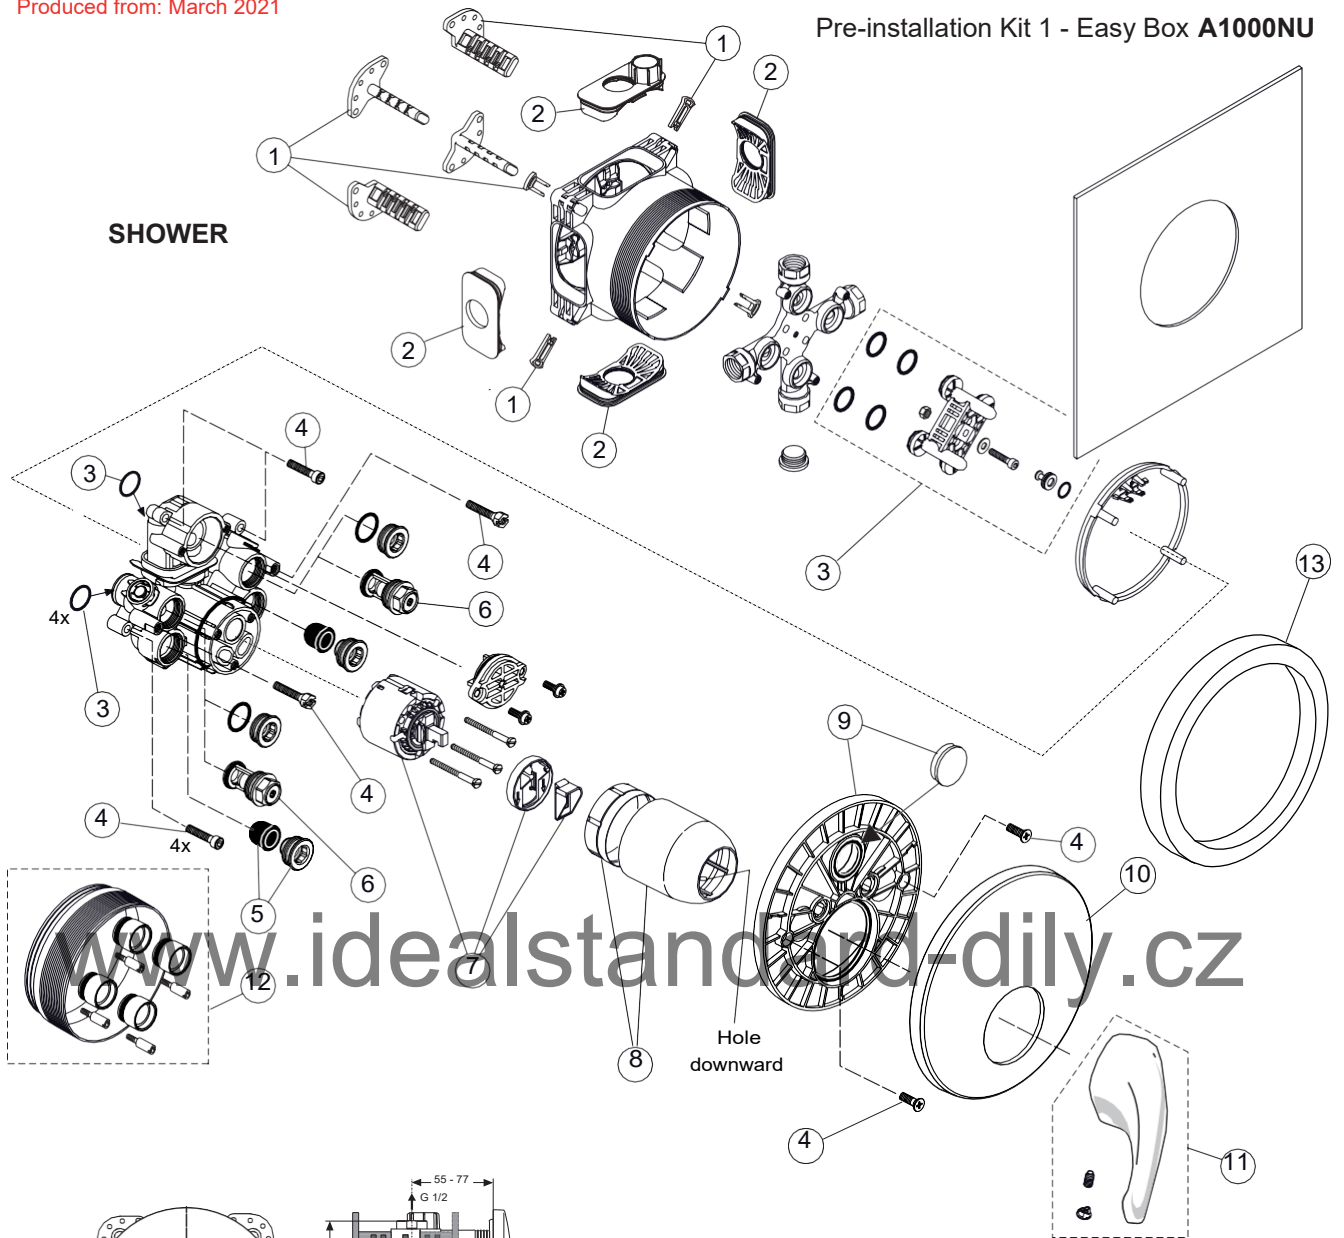

Produced from: March 2021

Pre-installation Kit 1 - Easy Box A1000NU

Body and Designparts Kit 2 - A5560AA