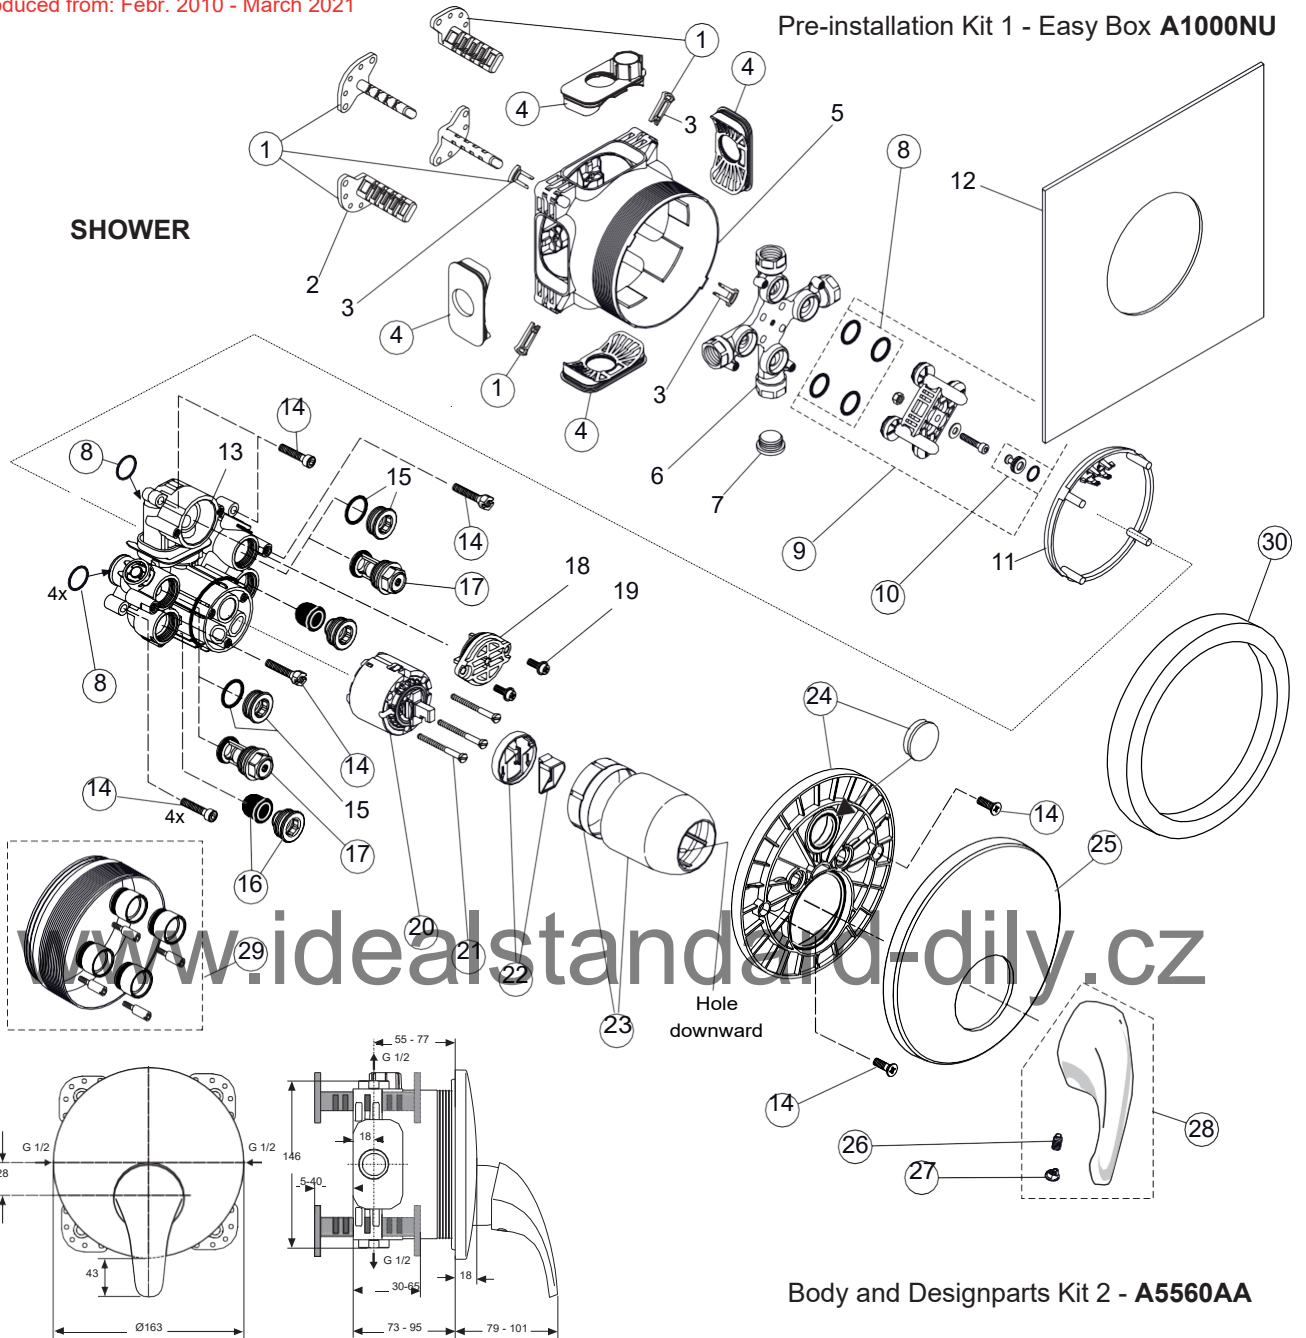

Produced from: Febr. 2010 - March 2021

Body and Designparts Kit 2 - A5560AA

Replace XX with the appropriate finish code
chrome = AA,

Example spare part order:
A 960 893 AA in chrome

Pos.	Description	Part-Number	Qty.	Pos.	Description	Part-Number	Qty.
1	Installation depth adjustment with clips	A 963 131 NU	1 Set	16	Low noise insert	A 960 891 NU	1 pcs
2	Depth adjustment device	A 963 131 NU		17	Stop valve	A 960 706 NU	2 pcs
3	Adjustment lock (cont. in 1)	A 963 131 NU		18	Front cover with o-ring	A 963 412 NU	
4	Side sealing	A 963 132 NU	1 Set	19	Screw M4x12		
5	Built-in box			20	Cartridge with pos.22	A 960 500 NU	1 pcs
6	Multi-way body			21	Cylindrical screw M4x41,7	A 963 335 NU	3 pcs
7	Plug G1/2	Plug G1/2		22	ECO-kit	A 860 700 NU	1 Set
8	O-ring Ø 17x 2,5	A 963 143 NU	1 Set	23	Cover + clamping + O-ring	A 960 893 XX	1 pcs
9	Flushing device with Screw, washer + sealing set	A 963 146 NU	1 Set	24	Escutcheon holder compl.	A 960 895 NU	1 Set
10	Plug with o-ring Ø 12x1,5	A 963 147 NU	1 pcs	25	Escutcheon /Shr curved	A 962 390 XX	1 pcs
11	Cover for built-in box	Cover		26	Thread pin M5x10 DIN915	A 963 309 NU	1 pcs
12	Sealing fleece	Sealing fleece		27	Cap red/blue for handle	A 963 054 NU	1 pcs
13	Body Single lever	Body lever		28	Lever compl. with Logo ISI	A 962 511 XX	1 pcs
14	Screw set complete	A 960 890 NU	1 Set	29	Extension kit 20mm	A 960 704 NU	1 Set
15	Plug with o-ring				Extension kit 40mm	A 962 476 NU	1 Set
				30	Distance frame 20mm	A 960 705 XX	1 pcs