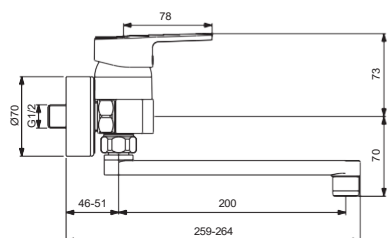

Pos.	Signify	Spare parts-Nr.	Quantity	Pos.	Signify	Spare parts-Nr.	Quantity
1	Lever, w/logo-compl.	B961164AA	1 Set	15	O-Ring Ø13x2.5	A962728NU	2 Pcs.
2	Screw M5x8	A960229NU	1 Pcs.	16	Tub.spout 200mm-compl.	B961402AA	1 Set
3	Cap decorative	B960473AA	1 Pcs.	17	Neop.cascade M22x1-A	A960905AA	1 Pcs.
4	Rosette decorative	B960779AA	1 Pcs.	18	S-connections	B960242AA	2 Pcs.
5	Screw M46x1.5	B960780NU	1 Pcs.	19	Escutcheon	B960242AA	1 Pcs.
6	O-Ring Ø42x1.6		1 Pcs.	20	Fibre washer	A955094NU	2 Pcs.
7	Hot limit stop	A861181NU	1 Pcs.	21	Nipple M19x1.5LH	Nipple	2 Pcs.
8	Cartridge Ø38mm	A861156NU*	1 Pcs.	22	O-Ring Ø15.6x1.78	O-Ring	2 Pcs.
9	Insert	A861156NU*	1 Pcs.	23	Coupling nut	Coupling nut	2 Pcs.
10	Pin	A861156NU*	1 Pcs.				
11	Body wall mixer for kitchen		1 Pcs.				
12	O-Ring Ø18.2x1.7	A961640NU	2 Pcs.				
13	Nipple M22x1-G3/4	B960286AA	1 Pcs.				
14	O-Ring Ø13.1x1.6		1 Pcs.				

*Universal set (not all parts needed)