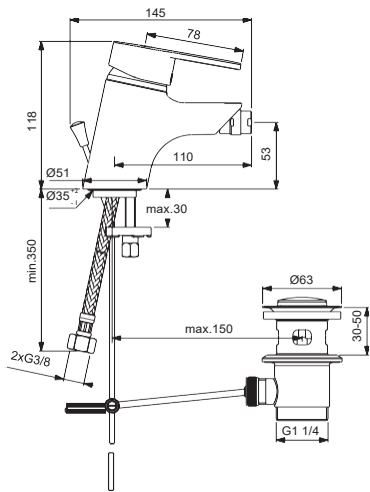

# AQUAMARIN 1.0

**B1749AA**

Pos.	Signify	Spare parts-Nr.	Quantity	Pos.	Signify	Spare parts-Nr.	Quantity
1	Lever, w/logo-compl.	B961164AA	1 Set	15	Pop-up drain ass.	A962991AA	1 Pcs.
2	Screw M5x8	A960229NU	1 Pcs.	16	Connecting set	A964520NU	1 Set
3	Cap decorative	B960473AA	1 Pcs.	17	Flex pexhose G3/8-M8x1/L500	A962005NU	1 Pcs.
4+pos.5	Cap	B960862AA	1 Pcs.	18	Pull-up rod-compl.	B960691AA	1 Set
5	Screw M43x1.5 M41x1.5	B960503NU	1 Pcs.	19	Pop up waste shackle	A963404NU	1 Pcs.
6	Hot limit stop	A861181NU	1 Pcs.				
7	Cartridge Ø38mm	A861156NU*	1 Pcs.				
8	Insert	A861156NU*	1 Pcs.				
9	Pin	A861156NU*	1 Pcs.				
10	O-Ring Ø35x2		2 Pcs.				
11	Manifold, ND		1 Pcs.				
12	Screw M4x12	<a href="#">Screw</a>	1 Pcs.				
13	Body basin		1 Pcs.				
14	Flow liner M24x1, ND	A960935AA	1 Pcs.				

## B1750AA

www.idealstandard-dily.cz

Pos.	Signify	Spare parts-Nr.	Quantity	Pos.	Signify	Spare parts-Nr.	Quantity
1	Lever, w/logo-compl.	B961164AA	1 Set	14	Perlator M18x1	B960508AA	1 Pcs.
2	Screw M5x8	<a href="#">A960229NU</a>	1 Pcs.	15	Pop-up drain ass.	<a href="#">A962991AA</a>	1 Pcs.
3	Cap decorative	<a href="#">B960473AA</a>	1 Pcs.	16	Connecting set	<a href="#">A964520NU</a>	1 Set
4+pos.5	Cap	<a href="#">B960862AA</a>	1 Pcs.	17	Pull-up rod-compl.	B960691AA	1 Set
5	Screw M43x1.5 M41x1.5	<a href="#">B960503NU</a>	1 Pcs.	18	Pop up waste shackle	<a href="#">A963404NU</a>	1 Pcs.
6	Hot limit stop	A861181NU	1 Pcs.				
7	Cartridge Ø38mm	<a href="#">A861156NU*</a>	1 Pcs.				
8	Insert	<a href="#">A861156NU*</a>	1 Pcs.				
9	O-Ring Ø35x2		2 Pcs.				
10	Manifold		1 Pcs.				
11	Flex hose G3/8 Ø10.5/L445		2 Pcs.				
12	Body bidet		1 Pcs.				
13	Ball joint M18x1	B960624AA	1 Pcs.				