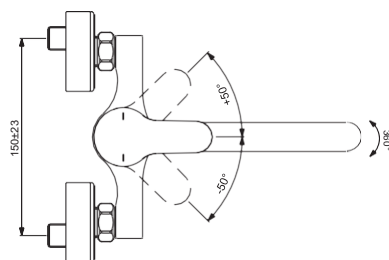

Pos.	Signify	Spare parts-Nr.	Quantity	Pos.	Signify	Spare parts-Nr.	Quantity
1	Lever, w/logo-compl.	B961164AA	1 Set	15	O-Ring Ø13x2.5	A962728NU	2 Pcs.
2	Screw M5x8	A960229NU	1 Pcs.	16	Tub.spout 200mm-compl.	B961402AA	1 Set
3	Cap decorative	B960473AA	1 Pcs.	17	Neop.cascade M22x1-A	A960905AA	1 Pcs.
4	Rosette decorative	B960779AA	1 Pcs.	18	S-connections	B960242AA	2 Pcs.
5	Screw M46x1.5	B960780NU	1 Pcs.	19	Escutcheon	B960242AA	1 Pcs.
6	O-Ring Ø42x1.6		1 Pcs.	20	Fibre washer	A955094NU	2 Pcs.
7	Hot limit stop	A861181NU	1 Pcs.	21	Nipple M19x1.5LH	Nipple	2 Pcs.
8	Cartridge Ø38mm	A861156NU*	1 Pcs.	22	O-Ring Ø15.6x1.78	O-Ring	2 Pcs.
9	Insert	A861156NU*	1 Pcs.	23	Coupling nut	Coupling nut	2 Pcs.
10	Pin	A861156NU*	1 Pcs.				
11	Body wall mixer for kitchen		1 Pcs.				
12	O-Ring Ø18.2x1.7	A961640NU	2 Pcs.				
13	Nipple M22x1-G3/4	B960286AA	1 Pcs.				
14	O-Ring Ø13.1x1.6		1 Pcs.				

*Universal set (not all parts needed)