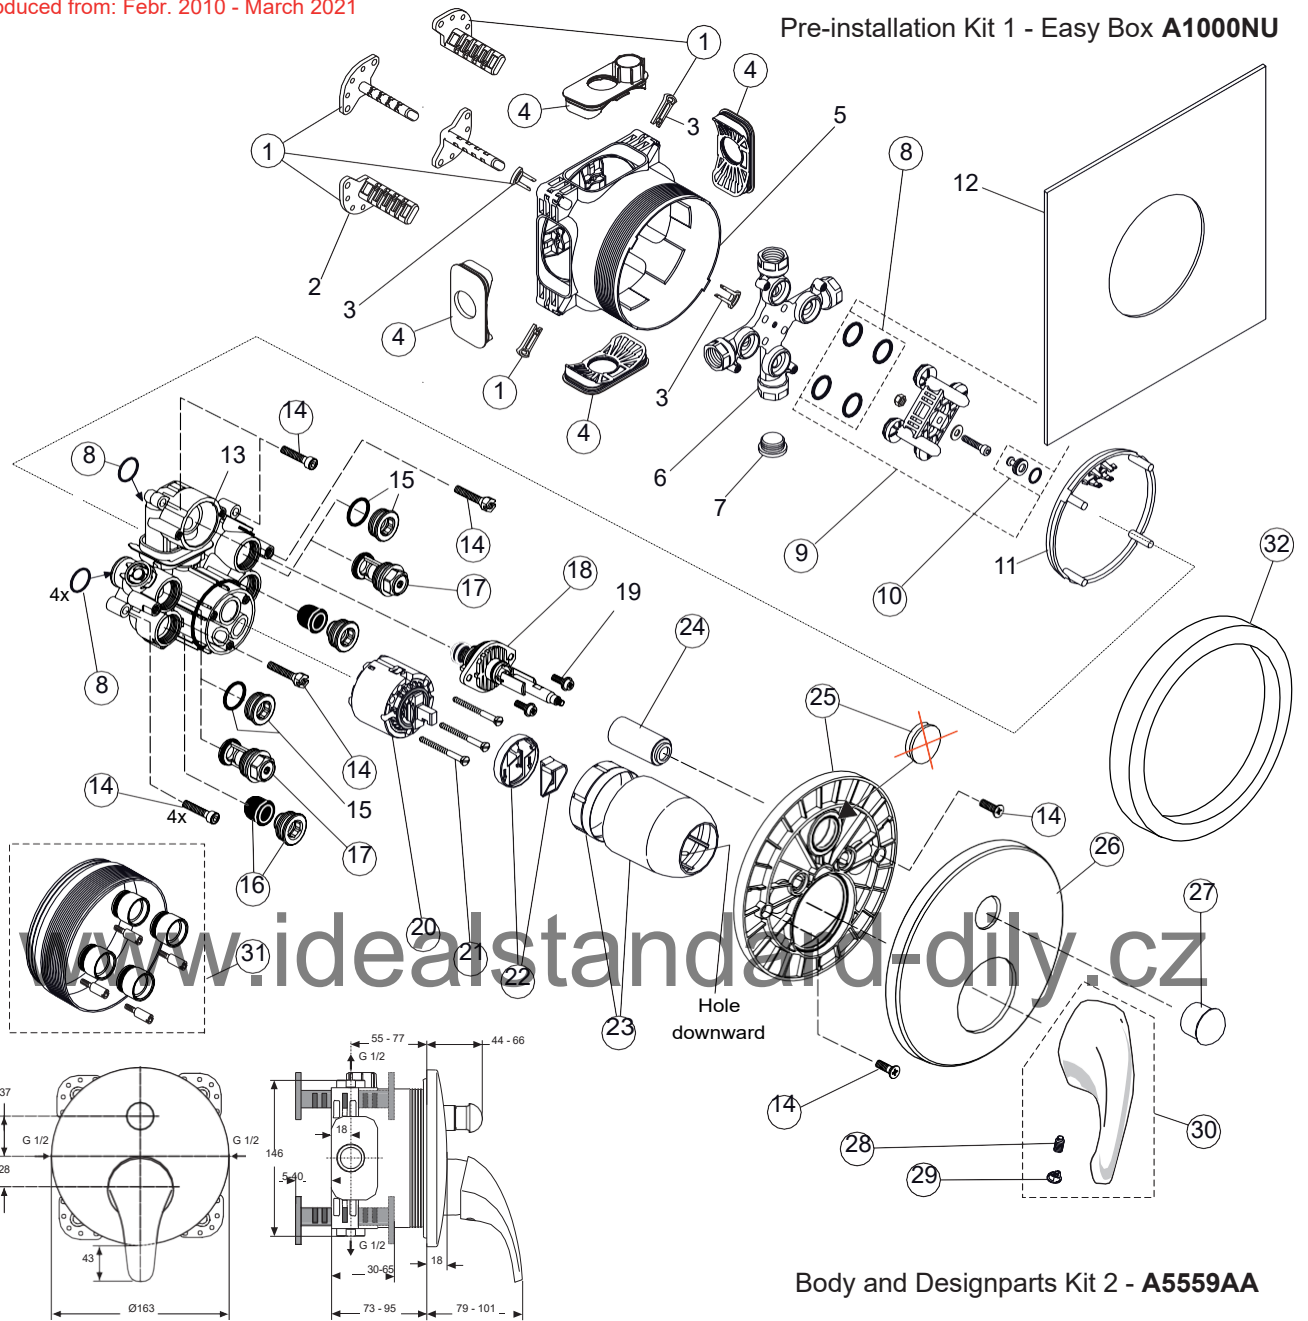

Produced from: Febr. 2010 - March 2021

Body and Designparts Kit 2 - A5559AA

Replace XX with the appropriate finish code
chrome = AA,

Example spare part order:
A 960 893 AA in chrome

Pos.	Description	Part-Number	Qty.	Pos.	Description	Part-Number	Qty.
1	Installation depth adjustment with clips	A 963 131 NU	1 Set	17	Stop valve	A 960 706 NU	2 pcs
2	Depth adjustment device	A 963 131 NU		18	Diverter complete	A 963 443 NU	1 pcs
3	Adjustment lock (cont. in 1)	A 963 131 NU		19	Screw M4x12		
4	Side sealing	A 963 132 NU	1 Set	20	Cartridge with pos.22	A 960 500 NU	1 pcs
5	Built-in box			21	Cylindrical screw M4x41,7	A 963 335 NU	3 pcs
6	Multi-way body			22	ECO-kit	A 860 700 NU	1 Set
7	Plug G1/2	Plug G1/2		23	Cover + clamping + O-ring	A 960893 XX	1 pcs
8	O-ring Ø 17x 2,5	A 963 143 NU	1 Set	24	Cover / Cap for diverter	A 960 894 XX	1 pcs
9	Flushing device with Screw, washer + sealing set	A 963 146 NU	1 Set	25	Escutcheon holder compl.	A 960 895 NU	1 Set
10	Plug with o-ring Ø 12x1,5	A 963 147 NU	1 pcs	26	Escutcheon B/S curved	A 960 896 XX	1 pcs
11	Cover for built-in box	Cover		27	Pull knob	A 960 897 XX	1 pcs
12	Sealing fleece	Sealing fleece		28	Thread pin M5x10 DIN915	A 963 309 NU	1 pcs
13	Body Single lever	Body lever		29	Cap red/blue for handle	A 963 054 NU	1 pcs
14	Screw set complete	A 960 890 NU	1 Set	30	Lever compl. with Logo ISI	A 962 511 XX	1 pcs
15	Plug with o-ring			31	Extension kit 20mm	A 960 704 NU	1 Set
16	Low noise insert	A 960891 NU	1 pcs		Extension kit 40mm	A 962 476 NU	1 Set
				32	Distance frame 20mm	A 960 705 XX	1 pcs