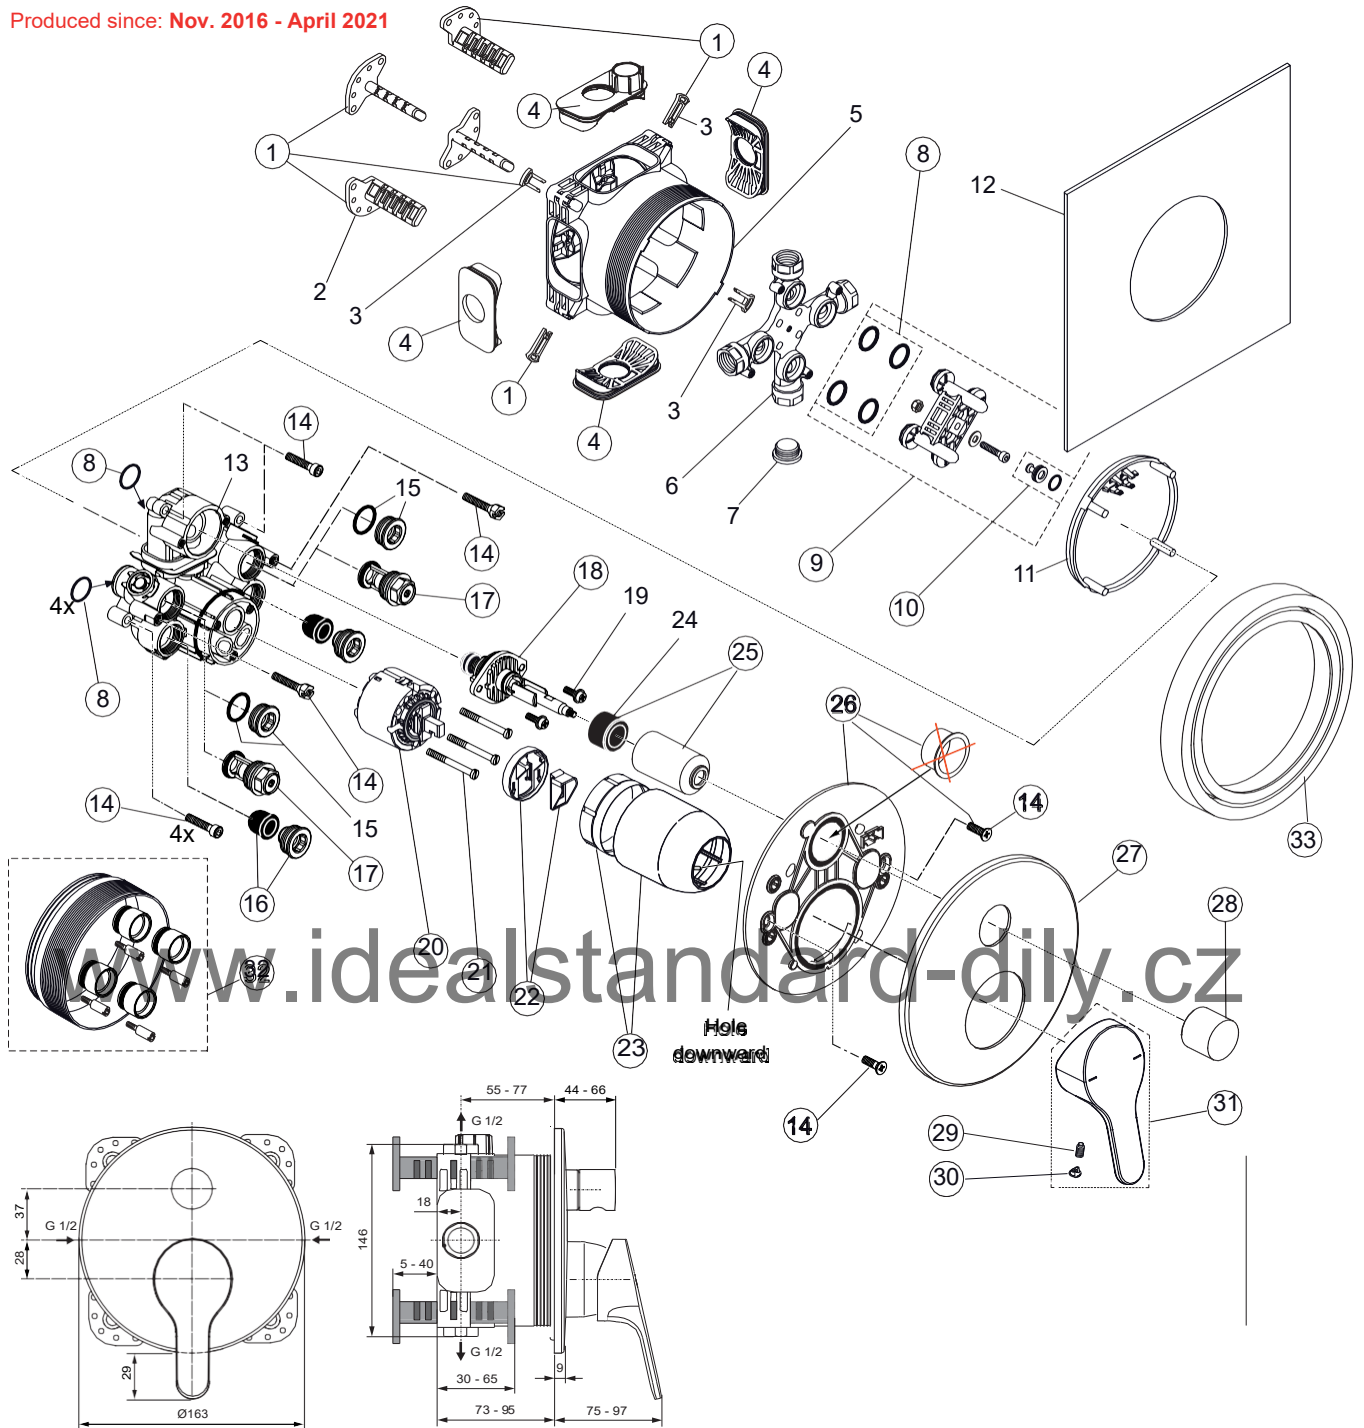

Aquamarin 1.0

A6839AA

Produced since: Nov. 2016 - April 2021

Pos.	Description	Part-Number	Qty.	Pos.	Description	Part-Number	Qty.
1	Install. depth adjust. + pos.3	A 963 131 NU	1 Set	19	Screw M4x12		
2	Depth adjustment device	A 963 131 NU		20	Cartridge with pos.22	A 960 500 NU	1 Set
3	Adjustment lock (cont. in 1)	A 963 131 NU		21	Cylindrical screw M4x41,7	A 963 335 NU	3 pcs
4	Side sealing	A 963 132 NU	1 Set	22	ECO-kit	A 860 700 NU	1 Set
5	Built-in box			23	Cover + clamping + O-ring	A 960 893 AA	1 Set
6	Multi-way body			24	Adapter rubber		
7	Plug G1/2	Plug G1/2		25	Cover / Cap for diverter	A 860 902 AA	1 pcs
8	O-ring Ø 17 x 2,5	A 963 143 NU	1 Set	26	Escutcheon holder cpl.	A 860 897 NU	1 Set
9	Flushing device cpl.	A 963 146 NU	1 Set	27	Escutcheon B/S	A 860 945 AA	1 pcs
10	Plug with o-ring Ø 12x1,5	A 963 147 NU	1 Set	28	Pull knob	A 860 989 AA	1 pcs
11	Cover for built-in box	Cover		29	Thread pin M5x10 DIN915	A 963 309 NU	1 pcs
12	Sealing fleece	Sealing fleece		30	Cap for handle	B 960 473 AA	1 pcs
13	Body Single lever	Body lever		31	Lever cpl. w. Logo ISI	B 961 265 AA	1 Set
14	Screw set complete	A 960 890 NU*	1 Set	32	Extension kit 20mm	A 960 704 NU	1 Set
15	Plug with o-ring				Extension kit 40mm	A 962 476 NU	1 Set
16	Low noise insert	A 960 891 NU	1 pcs	33	Distanzframe 20mm	A 6677 AA	1 Set
17	Stop valve	A 960 706 NU	2 pcs				
18	Diverter complete	A 963 443 NU	1 pcs				

*Universal set (not all parts needed)