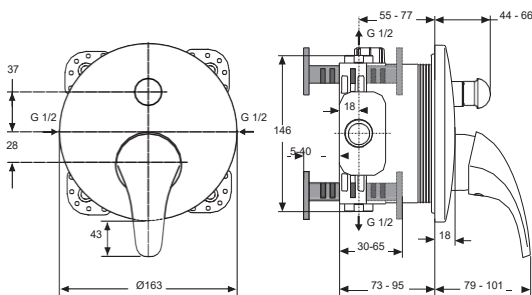

Replace **XX** with the appropriate finish code
chrome = AA,

Example spare part order:
A 960 893 AA in chrome

Pos.	Description	Part-Number	Qty.	Pos.	Description	Part-Number	Qty.
1	Installation depth adjust.	A 963 131 NU	1 Set	12	Escutcheon B/S curved	A 960 896 XX	1 pcs
2	Side sealing	A 963 132 NU	1 Set	13	Pull knob	A 960 897 XX	1 pcs
3	Flushing device cpl.	A 963 146 NU	1 Set	14	Lever compl. with Logo ISI	A 962 511 XX	1 pcs
4	Screw set complete	A 960 890 NU	1 Set	15	Extension kit 20mm	A 960 704 NU	1 Set
5	Low noise insert	A 960 891 NU	1 pcs		Extension kit 40mm	A 962 476 NU	1 Set
6	Stop valve	A 960 706 NU	2 pcs	16	Distance frame 20mm	A 960 705 XX	1 pcs
7	Diverter complete	A 963 443 NU	1 pcs				
8	Cartridge with ECO-kit	A 960 500 NU	1 pcs				
9	Cover + clamping + O-ring	A 960 893 XX	1 pcs				
10	Cover / Cap for diverter	A 960 894 XX	1 pcs				
11	Escutcheon holder compl.	A 960 895 NU	1 Set				

Aquamarin