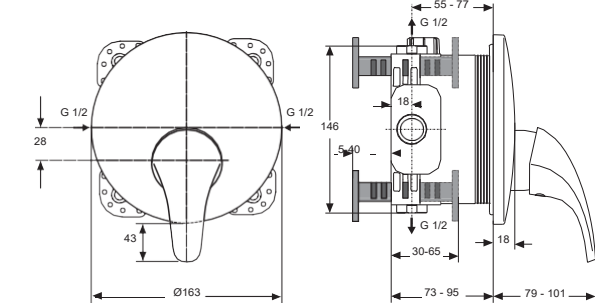

Replace XX with the appropriate finish code
chrome = AA,

Example spare part order:
A 960 893 AA in chrome

Pos.	Description	Part-Number	Qty.	Pos.	Description	Part-Number	Qty.
1	Installation depth adjust.	A 963 131 NU	1 Set	11	Lever compl. with Logo ISI	A 962 511 XX	1 pcs
2	Side sealing	A 963 132 NU	1 Set	12	Extension kit 20mm	A 960 704 NU	1 Set
3	Flushing device cpl.	A 963 146 NU	1 Set		Extension kit 40mm	A 962 476 NU	1 Set
4	Screw set complete	A 960 890 NU	1 Set	13	Distance frame 20mm	A 960 705 XX	1 pcs
5	Low noise insert	A 960 891 NU	1 pcs				
6	Stop valve	A 960 706 NU	2 pcs				
7	Cartridge with ECO-kit	A 960 500 NU	1 pcs				
8	Cover + clamping + O-ring	A 960 893 XX	1 pcs				
9	Escutcheon holder compl.	A 960 895 NU	1 Set				
10	Escutcheon / Shr curved	A 962 390 XX	1 pcs