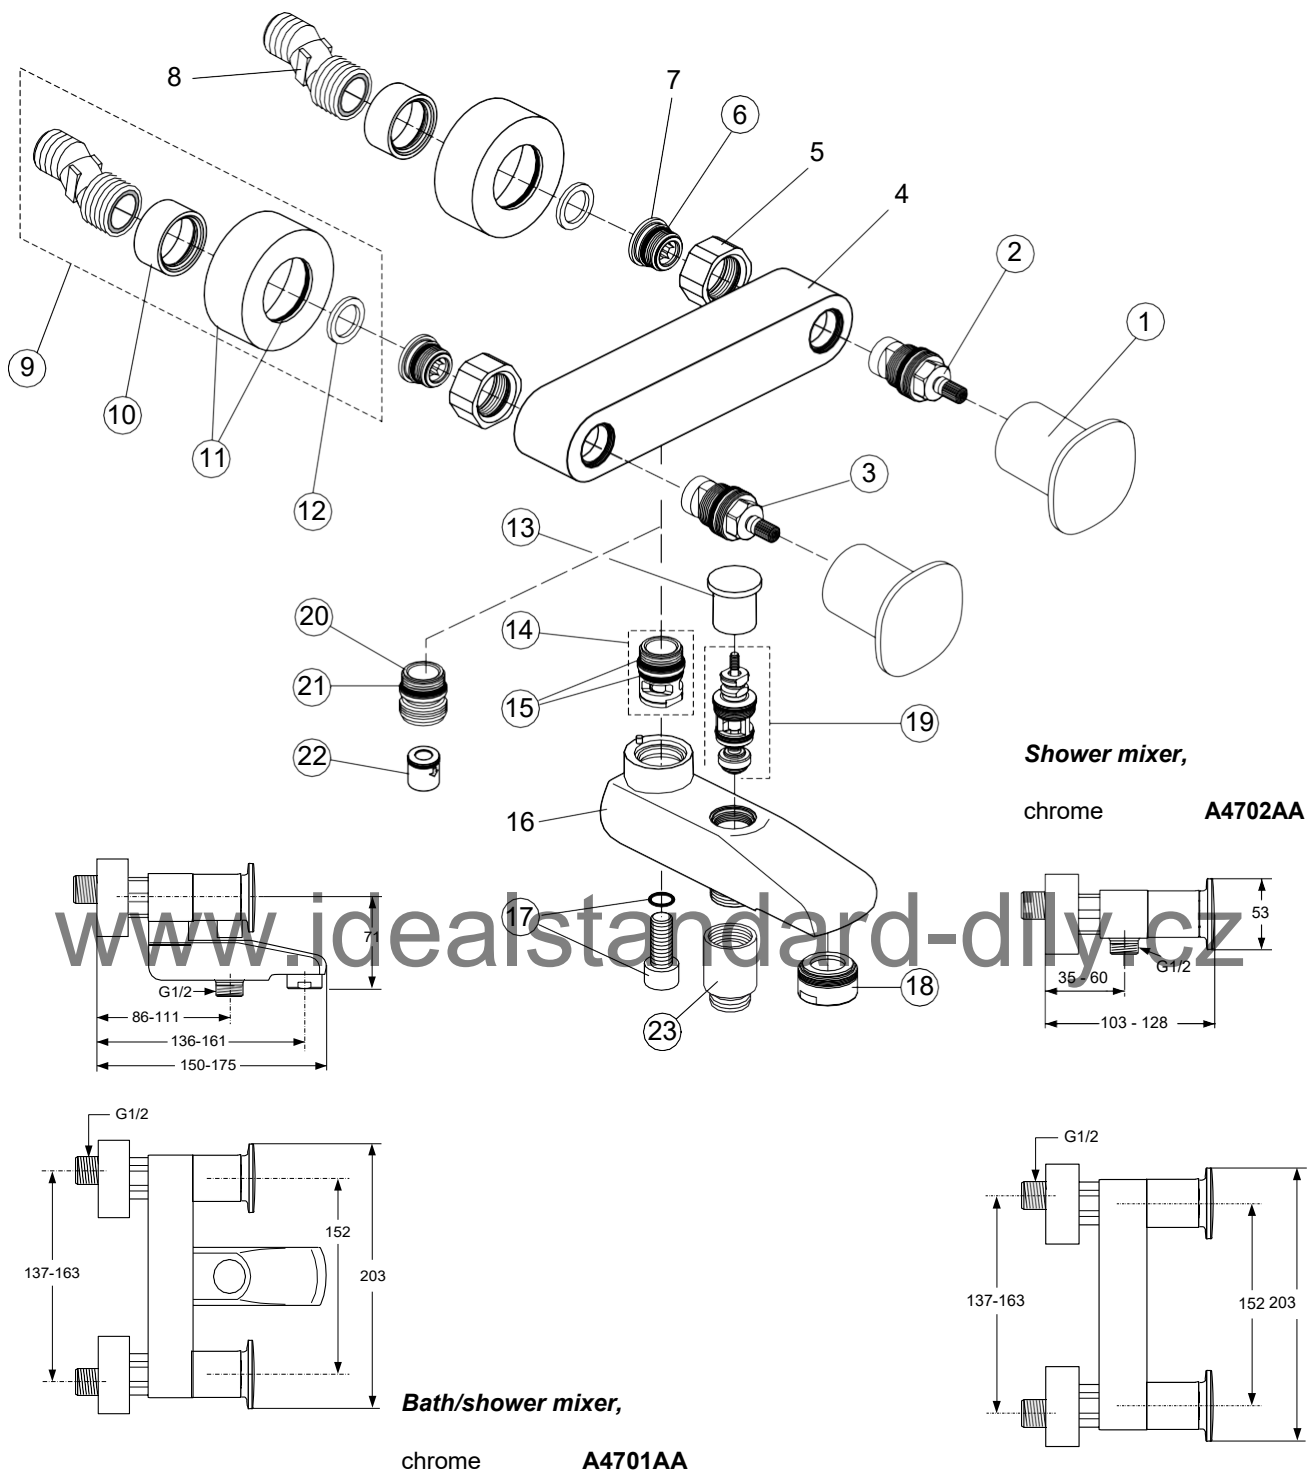

Produced from: April 2010

Pos.	Description	Part-Number	Qty.	Pos.	Description	Part-Number	Qty.
1	Handle complete	A 963 215 AA	1 pcs	13	Pull-up knob	A 860 776 AA	1 pcs
2	Headwork G1/2 right shut see Pos. 2	H 960 104 NU	1 pcs	14	Nipple cpl.	A 963 519 NU	1 pcs
3				15	O-ring Ø 17x2	A 860 777 NU	2 pcs
4	Body (bath mixer)			16	Spout		
5	Coupling nut G3/4	Coupling nut		17	Cyl.Screw + O-Ring	A 860 778 AA	1 pcs
6	O-Ring Ø15,60x1,78	A 961 182 NU	2 pcs	18	Aerator cpl.	A 860 779 NU	1 pcs
7	Seat M19x1,5 left	A 955 094 NU		19	Diverter	A 860 780 AA	1 pcs
8	S-Connection	A 960 038 AA		20	Nipple with o-ring	A 963 651 NU	1 pcs
9	S-Connection cpl.	A 860 774 AA	1 set	21	O-ring Ø 17x2	A 860 777 NU	2 pcs
10	Sleeve	A 860 775 AA	1 pcs	22	Non-return valve	A 962 594 NU	2 pcs
11	Rosette + O-ring Ø32x2,5	H 960 235 AA	1 pcs	23	Back flow preventer with non-return valve	A 963 287 AA	1 pcs
12	Fibre ring	A 961 139 NU	2 pcs