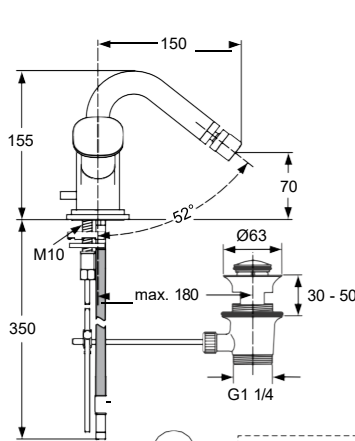

Produced from: April 2010

A4699AA

A4696AA

www.idealstandard-dily.cz

Pos.	Description	Part-Number	Qty.	Pos.	Description	Part-Number	Qty.
1	Handle complete	A 963 215 AA	1 pcs	10	Ball joint M22x1	H 960 448 AA	1 pcs
2	Headwork closed clockwi.	H 960 104 NU	1 pcs	11	Aerator M22x1	H 960 114 AA	1 pcs
3	see pos. 2			12	Escutcheon with o-ring	H 960 377 AA	1 pcs
4	Body			13	Fixation kit	H 960 092 NU	1 Set
5	Thread pin M4x5 DIN916	A 860 466 NU	1 Set	14	Flex. hose M10x1 / Ø10	A 960 639 NU	2 pcs
6	Spout with seals / 175mm	H 960 137 AA	1 pcs	15	Pull knob with rod	H 960 376 AA	1 pcs
7	Repair set spouts	H 961 578 NU	1 Set	16	Bracket	H 960 103 AA	1 pcs
8	Aerator M22x1 complete	H 960 375 AA	1 Set	17	Pop-up waste complete	H 3699AA	1 pcs
9	Spout with seals / bidet	H 960 447 AA	1 pcs				

1 ys