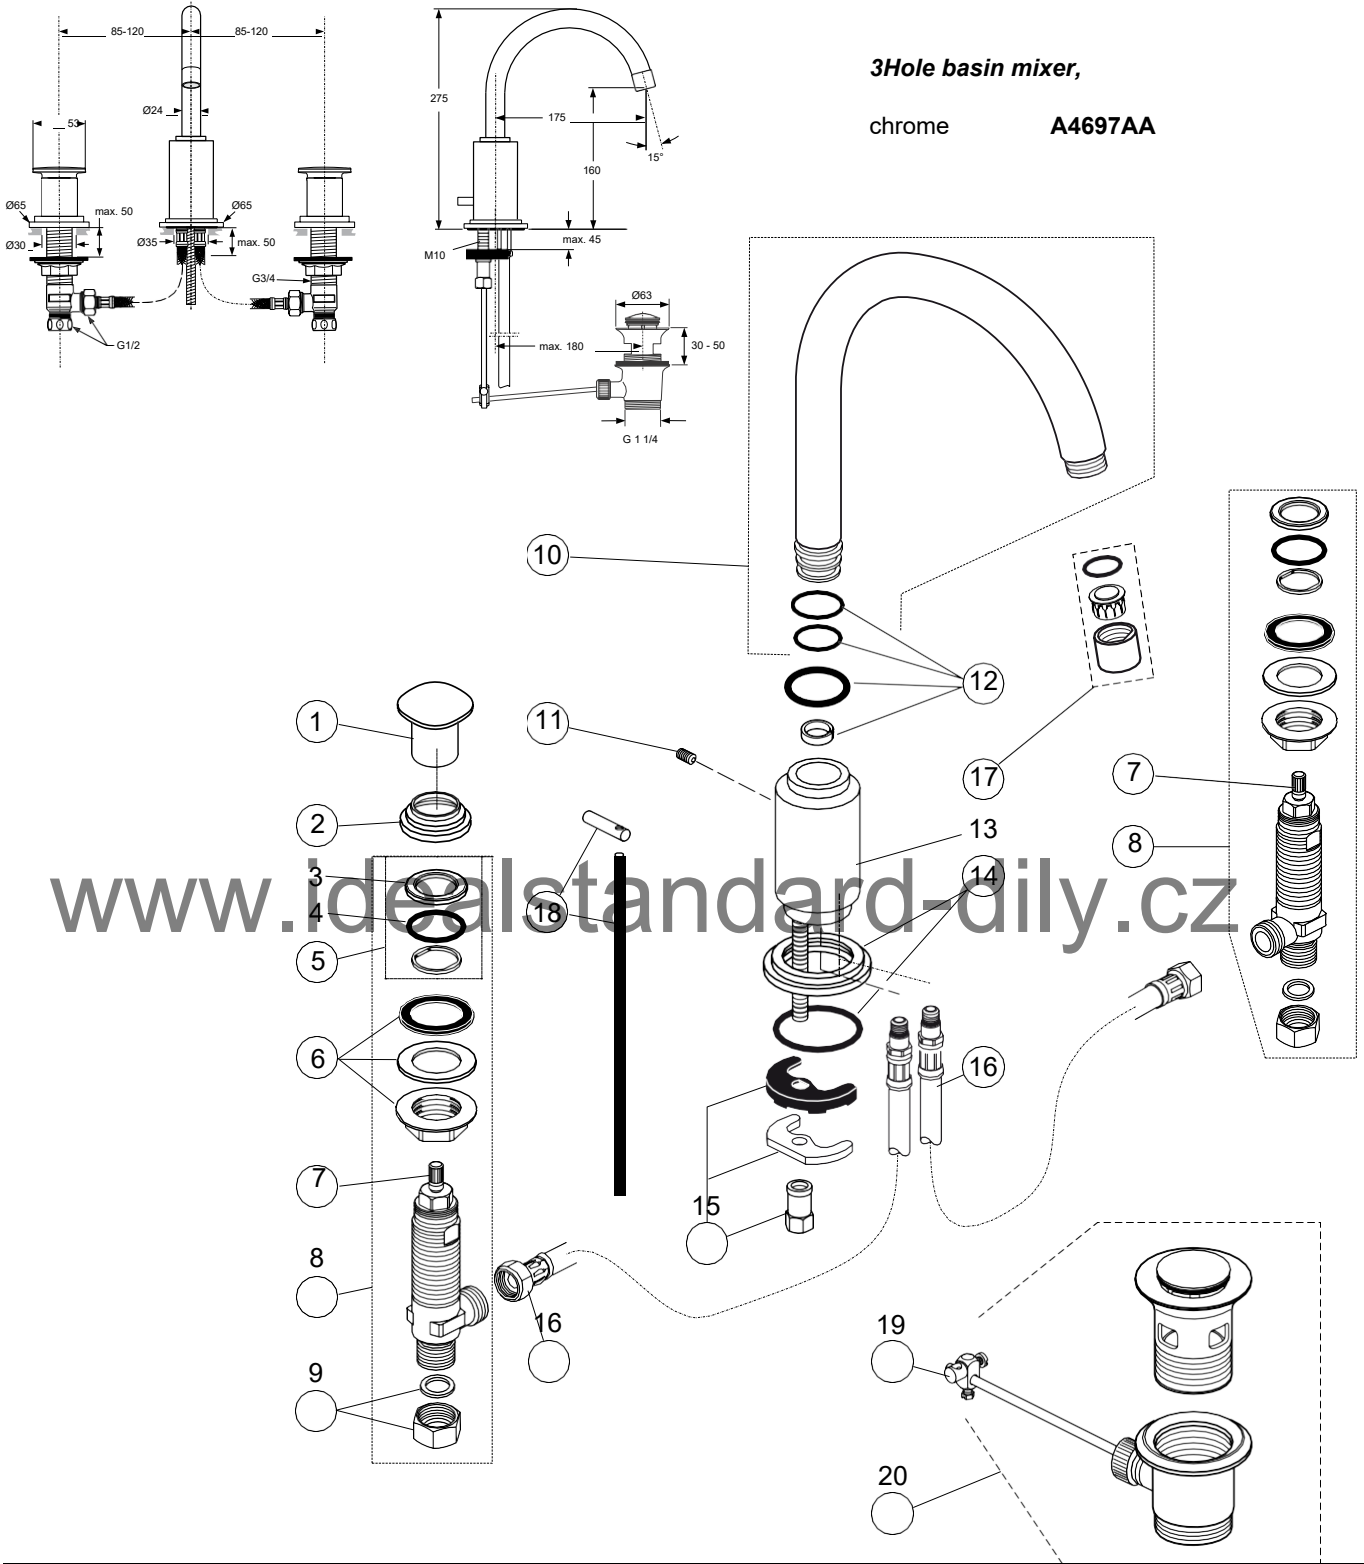

Produced from: April 2010

SL bidet mixer,
with flex. hose
chrome

A4699AA

SL basin mixer,
with flex. hose
chrome

A4696AA

www.idealstandard-dily.cz

Pos.	Description	Part-Number	Qty.	Pos.	Description	Part-Number	Qty.
1	Handle complete	A 963 215 AA	1 pcs	10	Ball joint M22x1	H 960 448 AA	1 pcs
2	Headwork closed clockwi.	H 960 104 NU	1 pcs	11	Aerator M22x1	H 960 114 AA	1 pcs
3	see pos. 2			12	Escutcheon with o-ring	H 960 377 AA	1 pcs
4	Body			13	Fixation kit	H 960 092 NU	1 Set
5	Thread pin M4x5 DIN916	A 860 466 NU	1 Set	14	Flex. hose M10x1 / Ø10	A 960 639 NU	2 pcs
6	Spout with seals / 175mm	H 960 137 AA	1 pcs	15	Pull knob with rod	H 960 376 AA	1 pcs
7	Repair set spouts	H 961 578 NU	1 Set	16	Bracket	H 960 103 AA	1 pcs
8	Aerator M22x1 complete	H 960 375 AA	1 Set	17	Pop-up waste complete	H 3699AA	1 pcs
9	Spout with seals / bidet	H 960 447 AA	1 pcs				

1 ys

Produced from: April 2010

www.idealstandard-dily.cz

Pos.	Description	Part-Number	Qty.	Pos.	Description	Part-Number	Qty.
1	Handle complete	A 963 215 AA	1 pcs	11	Thread pin M4x5 DIN916	A 860 466 NU	1 Set
2	Escutcheon	H 960 379 AA	1 pcs	12	Repair set spout	H 961 578 NU	1 Set
3	Thread ring G3/4			13	Body with Pipe M10x70		
4	O - ring Ø32,5 x 3			14	Escutcheon with o-ring	H 960 377 AA	1 pcs
5	Seal set	H 960 628 NU	1 Set	15	Fixation kit with pipe M10	H 960 092 NU	1 Set
6	Fixation kit (universal)	H 960 279 NU	1 Set	16	Flex. hose G1/2 - M10x1	A 960 505 NU	1 pcs
7	Headwork closed clockwi.	H 960 104 NU	1 pcs	17	Aerator M22x1	H 960 375 AA	1 Set
8	Side valve G1/2 closd. clw.	A 860 684 NU	1 pcs	18	Pull knob with rod	H 960 376 AA	1 pcs
9	Coupling nut complete	H 960 013 AT	1 pcs	19	Bracket	H 960 103 AA	1 pcs
10	Spout 175mm with o-rings	H 960 137 AA	1 pcs	20	Pop-up waste complete	H 3699AA	1 pcs