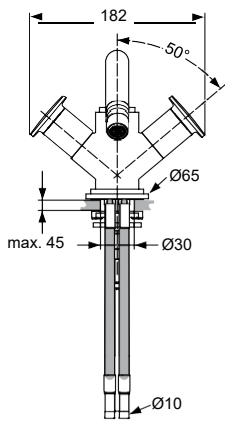

Produced from: April 2010

SL bidet mixer,
with flex. hose
chrome

A4699AA

SL basin mixer,
with flex. hose
chrome

A4696AA

www.idealstandard-dily.cz

Pos.	Description	Part-Number	Qty.	Pos.	Description	Part-Number	Qty.
1	Handle complete	A 963 215 AA	1 pcs	10	Ball joint M22x1	H 960 448 AA	1 pcs
2	Headwork closed clockwi.	H 960 104 NU	1 pcs	11	Aerator M22x1	H 960 114 AA	1 pcs
3	see pos. 2			12	Escutcheon with o-ring	H 960 377 AA	1 pcs
4	Body			13	Fixation kit	H 960 092 NU	1 Set
5	Thread pin M4x5 DIN916	A 860 466 NU	1 Set	14	Flex. hose M10x1 / Ø10	A 960 639 NU	2 pcs
6	Spout with seals / 175mm	H 960 137 AA	1 pcs	15	Pull knob with rod	H 960 376 AA	1 pcs
7	Repair set spouts	H 961 578 NU	1 Set	16	Bracket	H 960 103 AA	1 pcs
8	Aerator M22x1 complete	H 960 375 AA	1 Set	17	Pop-up waste complete	H 3699AA	1 pcs
9	Spout with seals / bidet	H 960 447 AA	1 pcs				

1 ys

Produced from: April 2010

www.idealstandard-dily.cz

Pos.	Description	Part-Number	Qty.	Pos.	Description	Part-Number	Qty.
1	Handle complete	A 963 215 AA	1 pcs	11	Thread pin M4x5 DIN916	A 860 466 NU	1 Set
2	Escutcheon	H 960 379 AA	1 pcs	12	Repair set spout	H 961 578 NU	1 Set
3	Thread ring G3/4			13	Body with Pipe M10x70		
4	O - ring Ø32,5 x 3			14	Escutcheon with o-ring	H 960 377 AA	1 pcs
5	Seal set	H 960 628 NU	1 Set	15	Fixation kit with pipe M10	H 960 092 NU	1 Set
6	Fixation kit (universal)	H 960 279 NU	1 Set	16	Flex. hose G1/2 - M10x1	A 960 505 NU	1 pcs
7	Headwork closed clockwi.	H 960 104 NU	1 pcs	17	Aerator M22x1	H 960 375 AA	1 Set
8	Side valve G1/2 closd. clw.	A 860 684 NU	1 pcs	18	Pull knob with rod	H 960 376 AA	1 pcs
9	Coupling nut complete	H 960 013 AT	1 pcs	19	Bracket	H 960 103 AA	1 pcs
10	Spout 175mm with o-rings	H 960 137 AA	1 pcs	20	Pop-up waste complete	H 3699AA	1 pcs