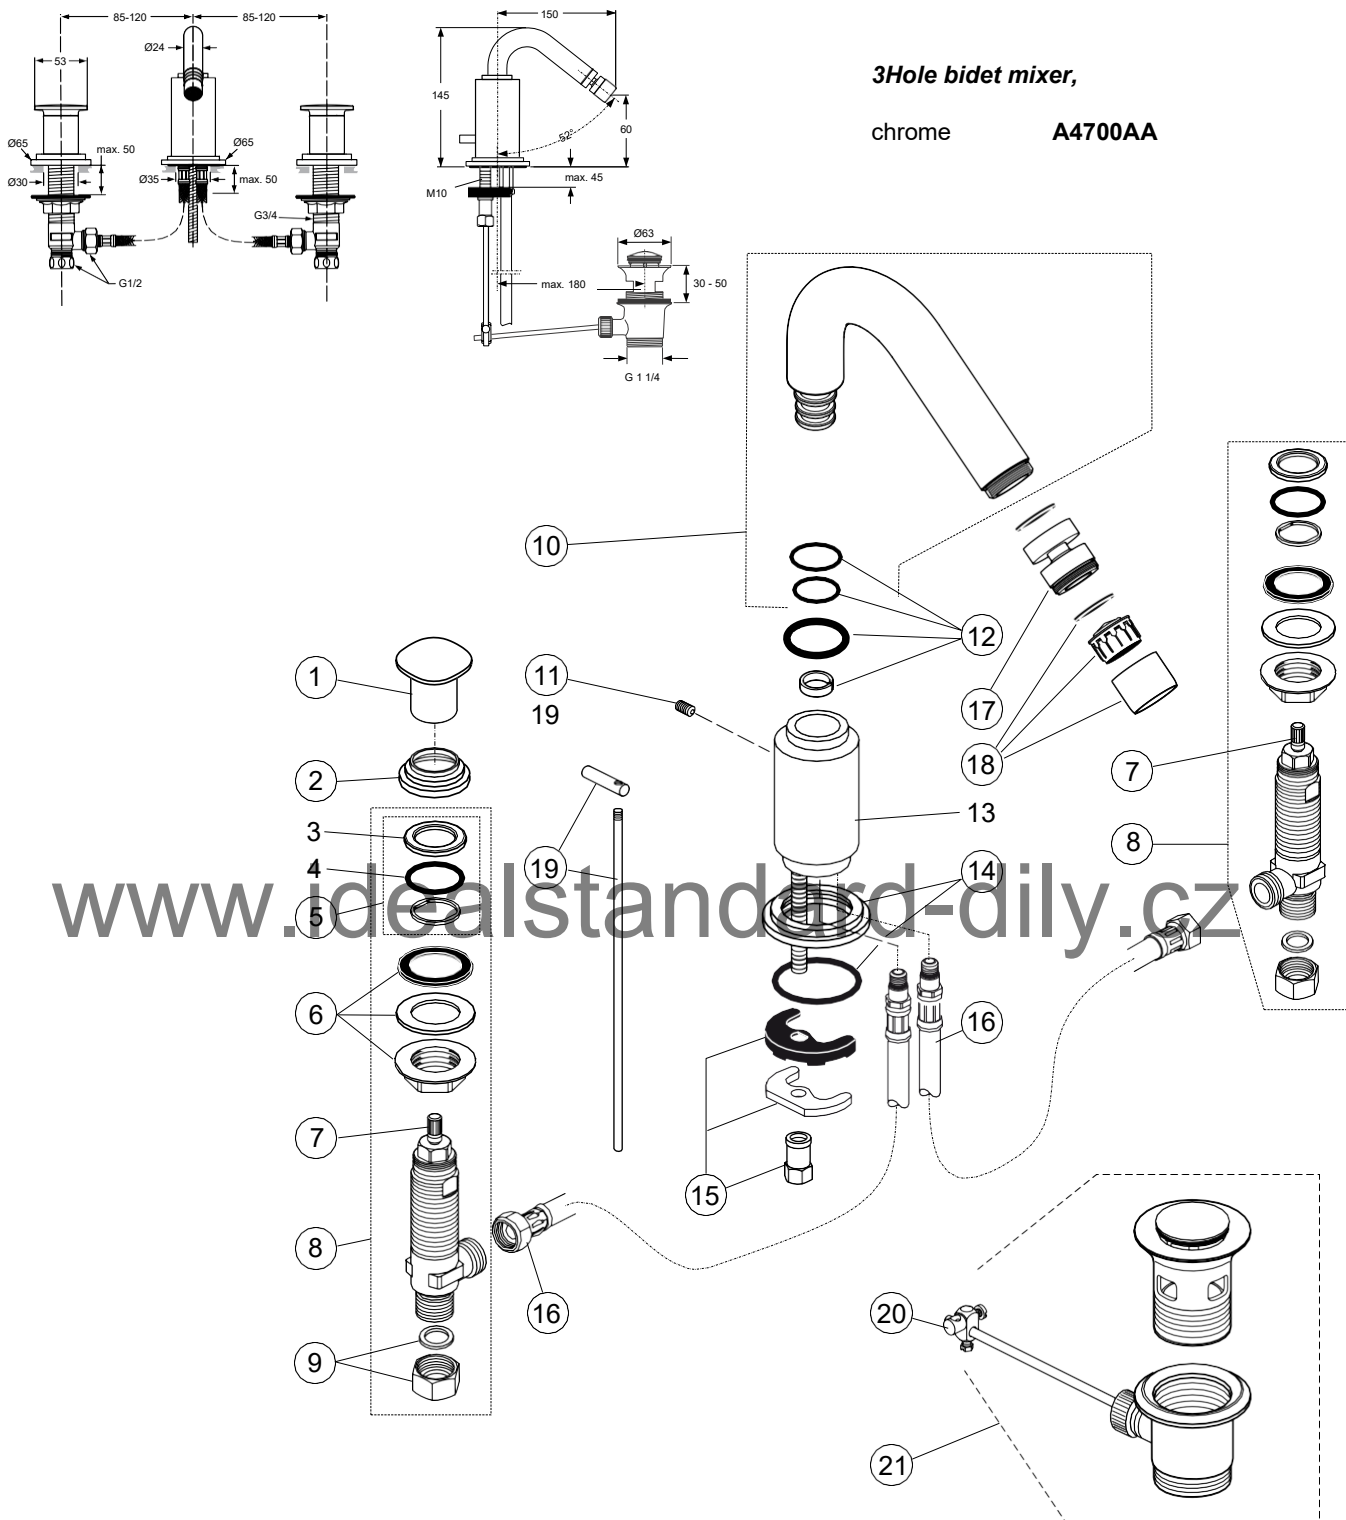

1 ys

Produced from: April 2010

www.idealstandard-dily.cz

Pos.	Description	Part-Number	Qty.	Pos.	Description	Part-Number	Qty.
1	Handle complete	A 963 215 AA	1 pcs	11	Thread pin M4x5 DIN916	A 860 466 NU	1 Set
2	Escutcheon	H 960 379 AA	1 pcs	12	Repair set spout	H 961 578 NU	1 Set
3	Thread ring G3/4			13	Body with Pipe M10x70		
4	O - ring Ø32,5 x 3			14	Escutcheon with o-ring	H 960 377 AA	1 pcs
5	Seal set	H 960 628 NU	1 Set	15	Fixation kit with pipe M10	H 960 092 NU	1 Set
6	Fixation kit (universal)	H 960 279 NU	1 Set	16	Flex. hose G1/2 - M10x1	A 960 505 NU	1 pcs
7	Headwork closed clockwi.	H 960 104 NU	1 pcs	17	Aerator M22x1	H 960 375 AA	1 Set
8	Side valve G1/2 closd. clw.	A 860 684 NU	1 pcs	18	Pull knob with rod	H 960 376 AA	1 pcs
9	Coupling nut complete	H 960 013 AT	1 pcs	19	Bracket	H 960 103 AA	1 pcs
10	Spout 175mm with o-rings	H 960 137 AA	1 pcs	20	Pop-up waste complete	H 3699AA	1 pcs

Produced from: April 2010

Pos.	Description	Part-Number	Qty.	Pos.	Description	Part-Number	Qty.
1	Handle complete	A 963 215 AA	1 pcs	12	Repair set spout	H 961 578 NU	1 Set
2	Escutcheon	H 960 379 AA	1 pcs	13	Body with Pipe M10x70		
3	Thread ring G3/4			14	Escutcheon with o-ring	H 960 377 AA	1 pcs
4	O - ring Ø32,5 x 3			15	Fixation kit with pipe M10	H 960 092 NU	1 Set
5	Seal set	H 960 628 NU	1 Set	16	Flex. hose G1/2 - M10x1	A 960 505 NU	1 pcs
6	Fixation kit (universal)	H 960 279 NU	1 Set	17	Ball joint M22x1	H 960 448 AA	1 pcs
7	Headwork closed clockwi.	H 960 104 NU	1 pcs	18	Aerator M22x1	H 960 114 AA	1 Set
8	Side valve G1/2 closd. clw.	A 860 684 NU	1 pcs	19	Pull knob with rod	H 960 376 AA	1 pcs
9	Coupling nut complete	H 960 013 AT	1 pcs	20	Bracket	H 960 103 AA	1 pcs
10	Spout with o-rings bidet	H 960 447 AA	1 pcs	21	Pop-up waste complete	H 3699AA	1 pcs
11	Thread pin M4x5 DIN916	A 860 466 NU	1 Set				