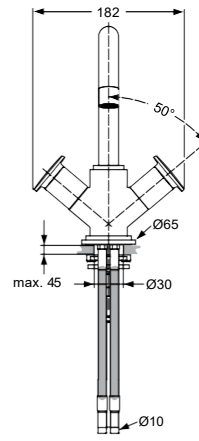

Produced from: April 2010

A4699AA

A4696AA

www.idealstandard-dily.cz

Pos.	Description	Part-Number	Qty.	Pos.	Description	Part-Number	Qty.
1	Handle complete	A 963 215 AA	1 pcs	10	Ball joint M22x1	H 960 448 AA	1 pcs
2	Headwork closed clockwi.	H 960 104 NU	1 pcs	11	Aerator M22x1	H 960 114 AA	1 pcs
3	see pos. 2			12	Escutcheon with o-ring	H 960 377 AA	1 pcs
4	Body			13	Fixation kit	H 960 092 NU	1 Set
5	Thread pin M4x5 DIN916	A 860 466 NU	1 Set	14	Flex. hose M10x1 / Ø10	A 960 639 NU	2 pcs
6	Spout with seals / 175mm	H 960 137 AA	1 pcs	15	Pull knob with rod	H 960 376 AA	1 pcs
7	Repair set spouts	H 961 578 NU	1 Set	16	Bracket	H 960 103 AA	1 pcs
8	Aerator M22x1 complete	H 960 375 AA	1 Set	17	Pop-up waste complete	H 3699AA	1 pcs
9	Spout with seals / bidet	H 960 447 AA	1 pcs				

1 ys