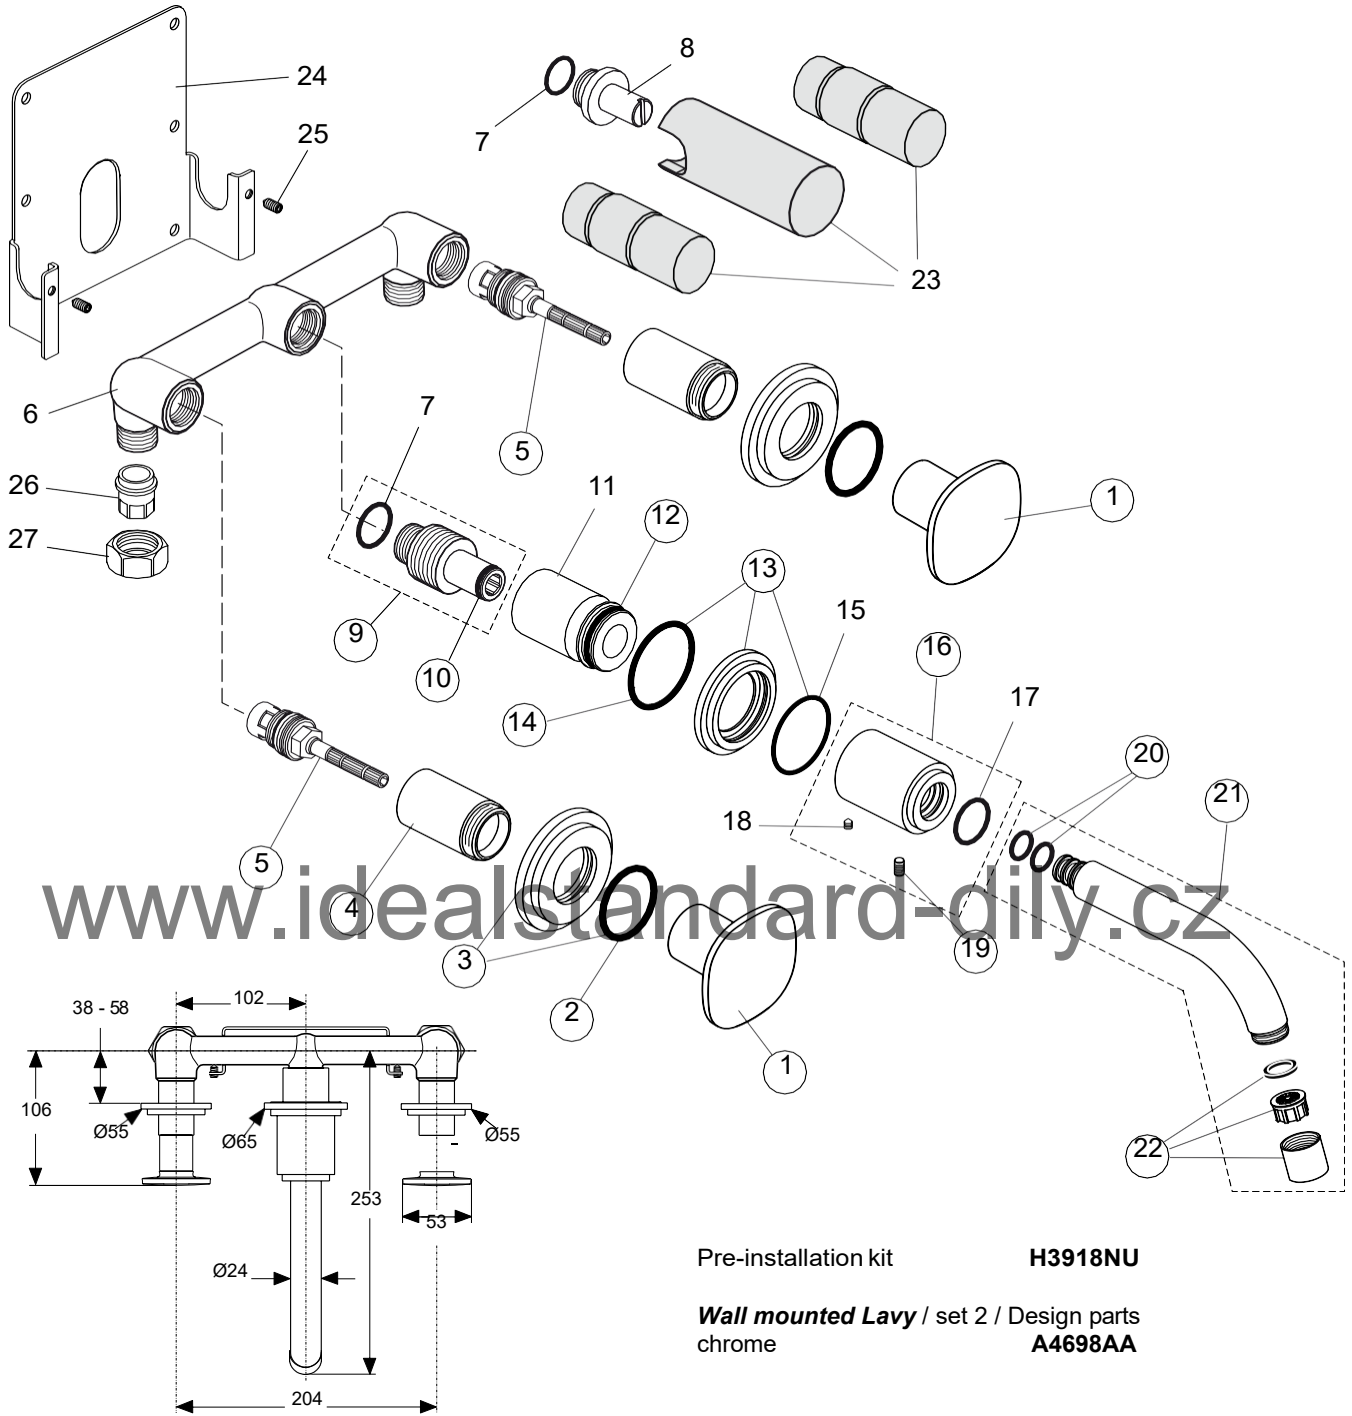

Produced from: April 2010

Pre-installation kit **H3918NU**

Wall mounted Lavy / set 2 / Design parts chrome A4698AA

Pos.	Description	Part-Number	Qty.	Pos.	Description	Part-Number	Qty.
1	Handle complete	A 963 215 AA	1 pcs	15	O - ring Ø 46 x 2		
2	O - ring Ø 26 x 2,5	A 860 845 NU	1 pcs	16	Body complete	H 960 421 AA	1 pcs
3	Escutcheon complete	H 960 515 AA	1 pcs	17	O - ring Ø 24 x 2,5		
4	Sleeve	H 960 202 AA	1 pcs	18	Thread pin M5x6 DIN 914	A 963 667 NU	
5	Headwork G1/2 right shut	H 960 520 NU	1 pcs	19	Thread pin M4x8 DIN 913	A 860 466 NU	1 Set
6	Built-in body (Lavy)			20	O - ring set	H 961 578 NU	1 set
7	O-ring Ø 18 x 2			21	Spout cpl. + pos. 20+22	H 960 422 AA	1 pcs
8	Plug			22	Aerator M22x1 complete	A 962 495 AA	1 pcs
9	Nipple complete	A 960 250 NU	1 pcs	23	Plaster template		
10	O-ring Ø 13 x 2,5	A 962 728 NU	2 pcs	24	Holder for body fixation		
11	Connector			25	Thread pin M5x10 DIN914	A 963 309 NU	
12	O - ring Ø 28 x 3	A 960 071 NU	2 pcs	26	Nipple G1/2		
13	Escutcheon complete	H 960 420 AA	1 pcs	27	Coupling nut		
14	O - ring Ø 50 x 3	H 960 966 NU	1 pcs