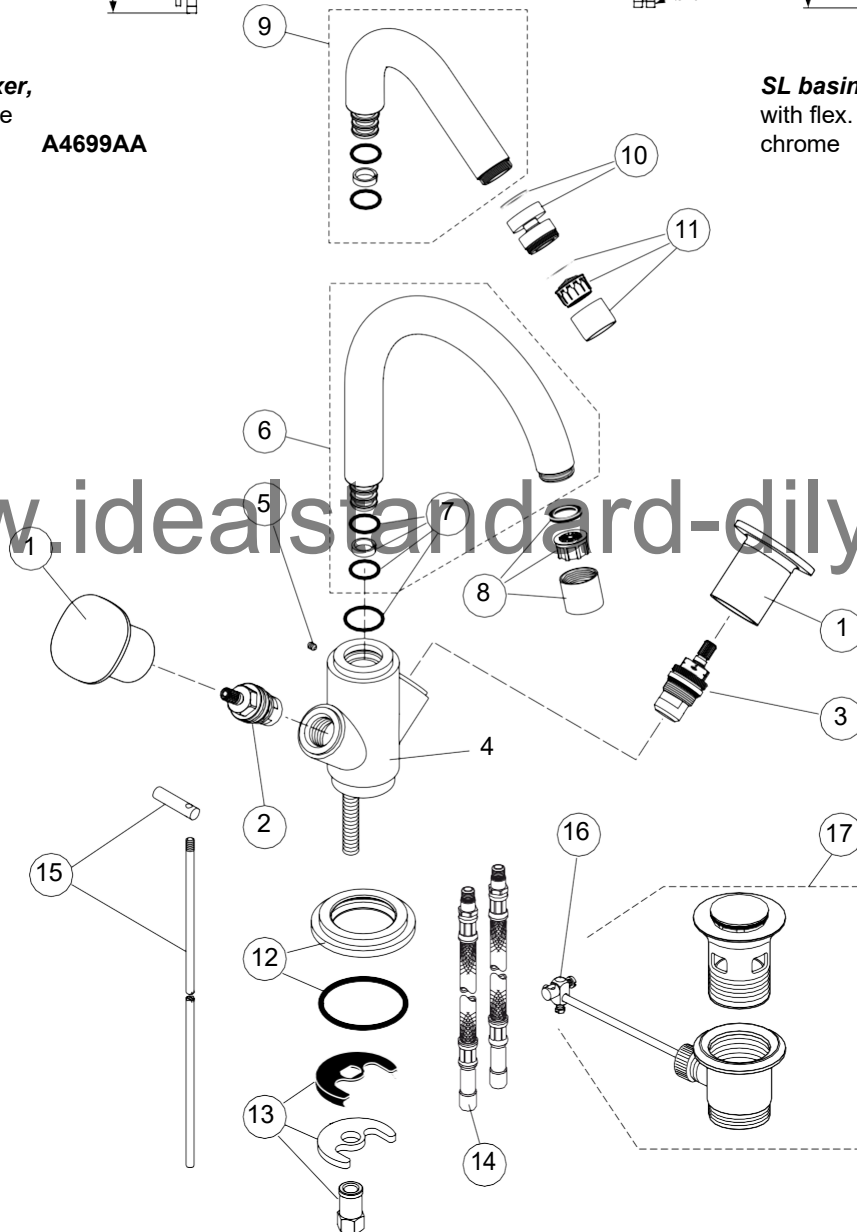

Produced from: April 2010

SL bidet mixer,
with flex. hose
chrome

A4699AA

SL basin mixer,
with flex. hose
chrome

A4696AA

www.idealstandard-dily.cz

Pos.	Description	Part-Number	Qty.	Pos.	Description	Part-Number	Qty.
1	Handle complete	A 963 215 AA	1 pcs	10	Ball joint M22x1	H 960 448 AA	1 pcs
2	Headwork closed clockwi.	H 960 104 NU	1 pcs	11	Aerator M22x1	H 960 114 AA	1 pcs
3	see pos. 2			12	Escutcheon with o-ring	H 960 377 AA	1 pcs
4	Body			13	Fixation kit	H 960 092 NU	1 Set
5	Thread pin M4x5 DIN916	A 860 466 NU	1 Set	14	Flex. hose M10x1 / Ø10	A 960 639 NU	2 pcs
6	Spout with seals / 175mm	H 960 137 AA	1 pcs	15	Pull knob with rod	H 960 376 AA	1 pcs
7	Repair set spouts	H 961 578 NU	1 Set	16	Bracket	H 960 103 AA	1 pcs
8	Aerator M22x1 complete	H 960 375 AA	1 Set	17	Pop-up waste complete	H 3699AA	1 pcs
9	Spout with seals / bidet	H 960 447 AA	1 pcs				

1 ys

Produced from: April 2010

www.idealstandard-dily.cz

Pos.	Description	Part-Number	Qty.	Pos.	Description	Part-Number	Qty.
1	Handle complete	A 963 215 AA	1 pcs	11	Thread pin M4x5 DIN916	A 860 466 NU	1 Set
2	Escutcheon	H 960 379 AA	1 pcs	12	Repair set spout	H 961 578 NU	1 Set
3	Thread ring G3/4			13	Body with Pipe M10x70		
4	O - ring Ø32,5 x 3			14	Escutcheon with o-ring	H 960 377 AA	1 pcs
5	Seal set	H 960 628 NU	1 Set	15	Fixation kit with pipe M10	H 960 092 NU	1 Set
6	Fixation kit (universal)	H 960 279 NU	1 Set	16	Flex. hose G1/2 - M10x1	A 960 505 NU	1 pcs
7	Headwork closed clockwi.	H 960 104 NU	1 pcs	17	Aerator M22x1	H 960 375 AA	1 Set
8	Side valve G1/2 closd. clw.	A 860 684 NU	1 pcs	18	Pull knob with rod	H 960 376 AA	1 pcs
9	Coupling nut complete	H 960 013 AT	1 pcs	19	Bracket	H 960 103 AA	1 pcs
10	Spout 175mm with o-rings	H 960 137 AA	1 pcs	20	Pop-up waste complete	H 3699AA	1 pcs