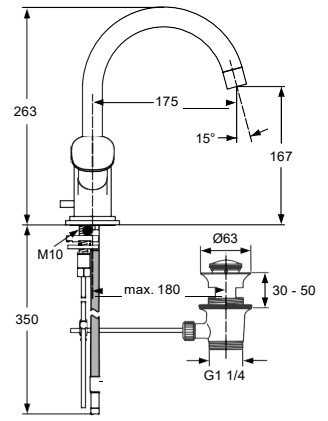

SL basin mixer,
with flex. hose
chrome