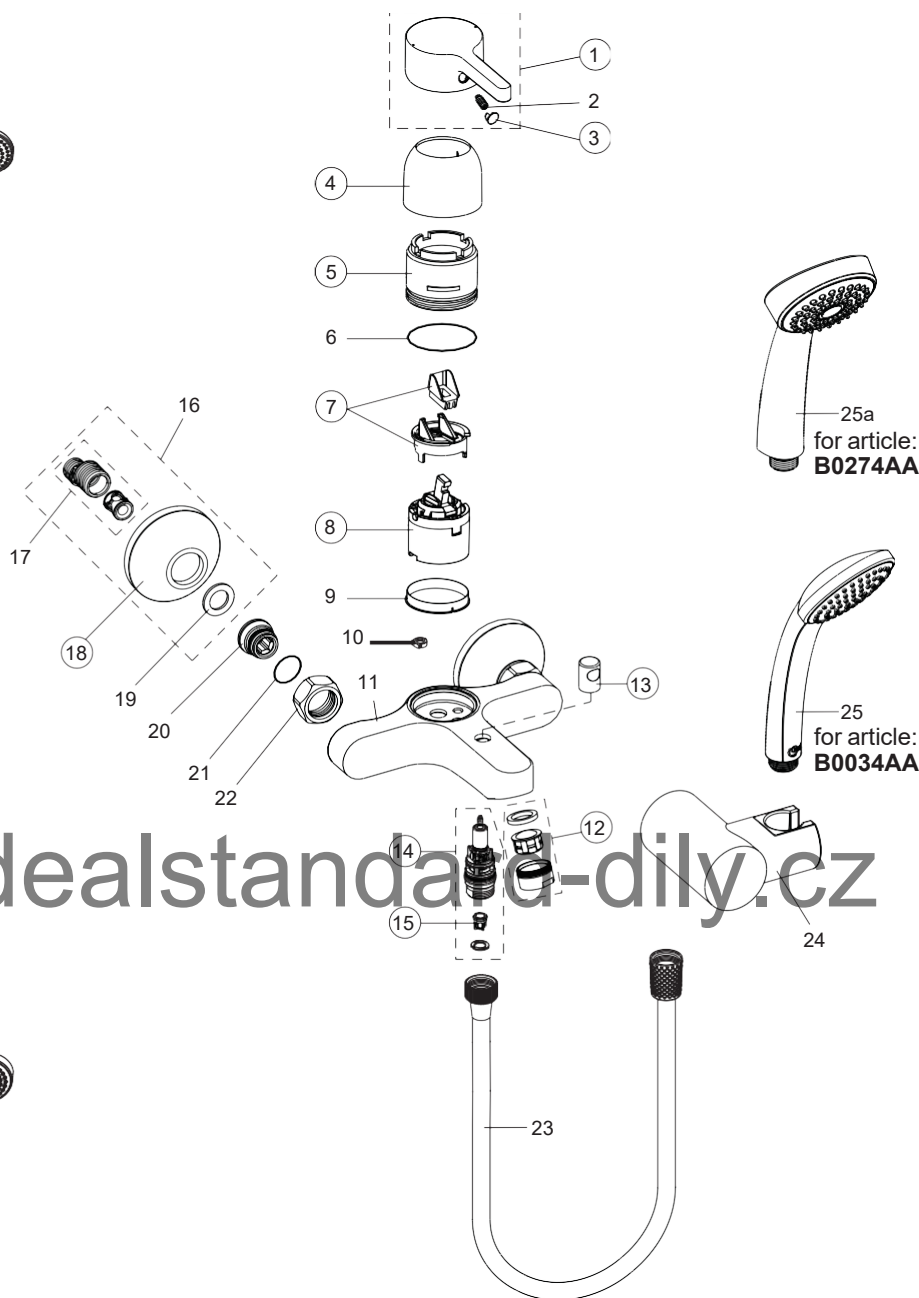

ATTRACT

Pos.	Signify	Spare parts-Nr.	Quantity	Pos.	Signify	Spare parts-Nr.	Quantity
1	Lever, w/logo-compl.	B960899AA	1 Pcs.	15	Connecting set	A964520NU	1 Set
2	Screw M5x8	A960229NU	1 Pcs.	16	Pull-up rod-compl.	B960915AA	1 Set
3	Cap decorative	B960473AA	1 Pcs.	17	Pop up waste shackle	A963404NU	1 Pcs.
4+pos.6	Cap	B960862AA	1 Pcs.				
5	Eco click set Ø40	B960477NU	1 Pcs.				
6	Screw M43x1.5 M41x1.5	B960503NU	1 Pcs.				
7+pos.6	Cartridge Ø40mm	B960863NU	1 Pcs.				
8	O-Ring Ø35x2		2 Pcs.				
9	Manifold		1 Pcs.				
10	Flex hose G3/8-Ø10.5/L445	A963305NU	2 Pcs.				
11	Body bidet		1 Pcs.				
12	Ball joint M18x1	B960624AA	1 Pcs.				
13	Aerator M18x1	B964902AA	1 Pcs.				
14	Pop-up drain ass.	A962991AA	1 Pcs.				

B0034AA

B0285AA B9486AA

B0274AA

www.idealstandard-dily.cz

Pos.	Signify	Spare parts-Nr.	Quantity	Pos.	Signify	Spare parts-Nr.	Quantity
1	Lever,w/logo ISI-compl.	B960899AA	1 Pcs.	15	Rv-patrone	A960944NU	2 Pcs.
2	Screw M5x10	A963309NU	1 Pcs.	16	S-connection-compl.	B952227AA	1 Set
3	Cap decorative	B960473AA	1 Pcs.	17	S-connector G3/4	A951721AA	2 Pcs.
4	Rosette decorative	B960779AA	1 Pcs.	18	Rosette	A963489AA	1 Pcs.
5+pos.9	Screw M46x1.5	B960780NU	1 Pcs.	19	Fibre washer for non-return valve	A955094NU	2 Pcs.
6	O-Ring Ø42x1.6		1 Pcs.	20	Nipple M19x1.5LH	Nipple	2 Pcs.
7	Volume stop	B960477NU	1 Pcs.	21	O-Ring Ø15.6x1.78	A96118 NU	2 Pcs.
8	Cartridge Ø40,high-flow	B960775NU	1 Pcs.	22	Coupling nut	Coupling nut	2 Pcs.
9	Support ring		1 Pcs.	23	Metal hose,L1500,double clenched	A3330AA	1 Pcs.
10	Pin		1 Pcs.	24	Wall bracket swivel	B0029AA	1 Pcs.
11	Body bath/shower		1 Pcs.	25	Handspray 1F,80mm,8 l/min	B9401AA	1 Pcs.
12	Neop.cascade M24x1-D	A960537AA	1 Pcs.	25a	Handspray 1F,80mm,7.6 l/min		1 Pcs.
13	Pull knob	B960486AA	1 Pcs.				
14	Diverter automatic	B960167AA	1 Pcs.				