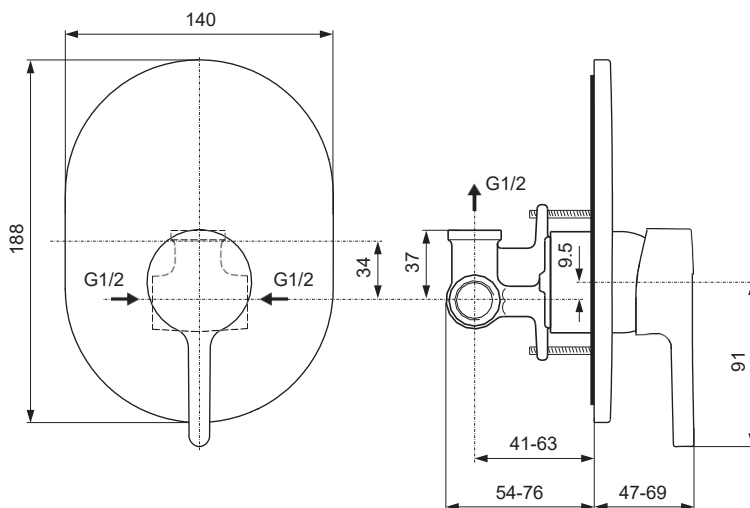

Produced since: **May 2012**

Shower built-in Single Lever
complete with pre-installation kit
chrome **A5963AA**

Pos.	Description	Part-Number	Qty.	Pos.	Description	Part-Number	Qty.
1	Lever cpl. with ISI Logo	A 963 719 AA	1 pcs	12	Click-Cartridge	A 960 500 NU	1 pcs
2	Handle cap red / blue	A 963 054 NU	1 pcs	13	Screw M4x10 DIN 84	E 918 373 NU	
3	Thread pin M5x10 DIN915	A 963 309 NU	1 pcs	14	Plaster guard		
4	Escutcheon	B 960 361 AA	1 pcs	15	Body (shower)		
5	Fixation screw M4 x 40			16	Extension kit 20mm	A 961 168 AA	1 Set
6	Escutcheon holder	A 963 447 NU	1 pcs	17	Extension kit 40mm	A 961 462 AA	1 Set
7	Seal ring 3x4x448	A 963 444 NU					
8	Cover cap	A 963 571 AA	1 pcs				
9	fixation ring	A 963 298 NU	1 pcs				
10	Cylindrical screw M4x39	A 963 176 NU	3 pcs				
11	Volume control parts	A 860 700 NU