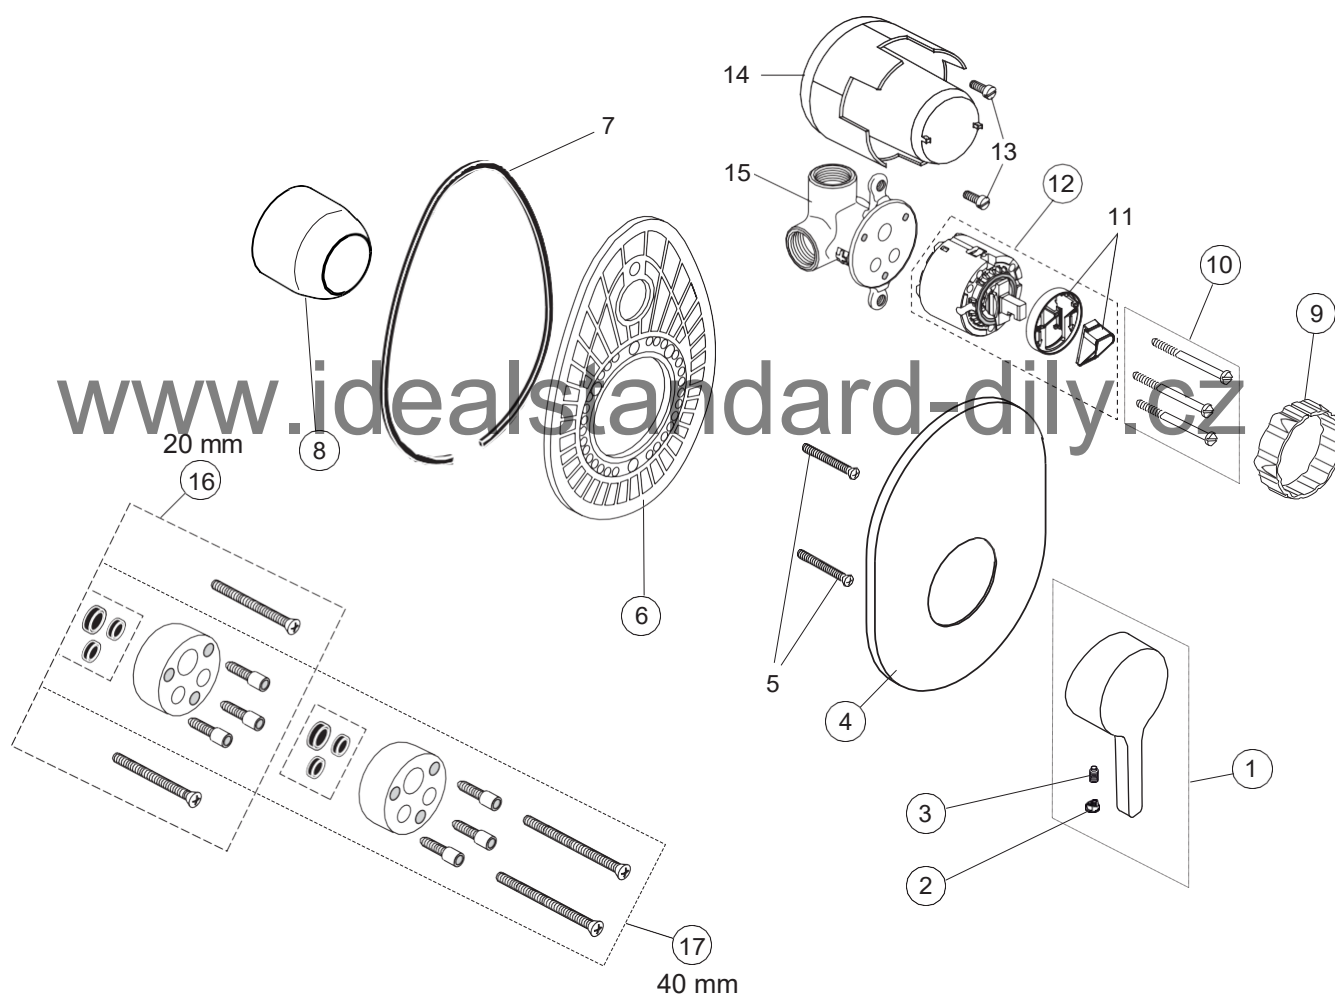

Produced since: **May 2012**

Shower built-in Single Lever
complete with pre-installation kit
chrome **A5963AA**

Pos.	Description	Part-Number	Qty.	Pos.	Description	Part-Number	Qty.
1	Lever cpl. with ISI Logo	A 963 719 AA	1 pcs	12	Click-Cartridge	A 960 500 NU	1 pcs
2	Handle cap red / blue	A 963 054 NU	1 pcs	13	Screw M4x10 DIN 84	E 918 373 NU	
3	Thread pin M5x10 DIN915	A 963 309 NU	1 pcs	14	Plaster guard		
4	Escutcheon	B 960 361 AA	1 pcs	15	Body (shower)		
5	Fixation screw M4 x 40			16	Extension kit 20mm	A 961 168 AA	1 Set
6	Escutcheon holder	A 963 447 NU	1 pcs	17	Extension kit 40mm	A 961 462 AA	1 Set
7	Seal ring 3x4x448	A 963 444 NU					
8	Cover cap	A 963 571 AA	1 pcs				
9	fixation ring	A 963 298 NU	1 pcs				
10	Cylindrical screw M4x39	A 963 176 NU	3 pcs				
11	Volume control parts	A 860 700 NU