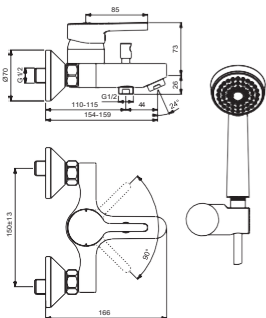

ATTRACT

Pos.	Signify	Spare parts-Nr.	Quantity	Pos.	Signify	Spare parts-Nr.	Quantity
1	Lever, w/logo-compl.	B960899AA	1 Pcs.	15	Connecting set	A964520NU	1 Set
2	Screw M5x8	A960229NU	1 Pcs.	16	Pull-up rod-compl.	B960915AA	1 Set
3	Cap decorative	B960473AA	1 Pcs.	17	Pop up waste shackle	A963404NU	1 Pcs.
4+pos.6	Cap	B960862AA	1 Pcs.				
5	Eco click set Ø40	B960477NU	1 Pcs.				
6	Screw M43x1.5 M41x1.5	B960503NU	1 Pcs.				
7+pos.6	Cartridge Ø40mm	B960863NU	1 Pcs.				
8	O-Ring Ø35x2		2 Pcs.				
9	Manifold		1 Pcs.				
10	Flex hose G3/8-Ø10.5/L445	A963305NU	2 Pcs.				
11	Body bidet		1 Pcs.				
12	Ball joint M18x1	B960624AA	1 Pcs.				
13	Aerator M18x1	B964902AA	1 Pcs.				
14	Pop-up drain ass.	A962991AA	1 Pcs.				

B0034AA

B0285AA B9486AA

B0274AA

www.idealstandard-dily.cz

Pos.	Signify	Spare parts-Nr.	Quantity	Pos.	Signify	Spare parts-Nr.	Quantity
1	Lever,w/logo ISI-compl.	B960899AA	1 Pcs.	15	Rv-patrone	A960944NU	2 Pcs.
2	Screw M5x10	A963309NU	1 Pcs.	16	S-connection-compl.	B952227AA	1 Set
3	Cap decorative	B960473AA	1 Pcs.	17	S-connector G3/4	A951721AA	2 Pcs.
4	Rosette decorative	B960779AA	1 Pcs.	18	Rosette	A963489AA	1 Pcs.
5+pos.9	Screw M46x1.5	B960780NU	1 Pcs.	19	Fibre washer for non-return valve	A955094NU	2 Pcs.
6	O-Ring Ø42x1.6		1 Pcs.	20	Nipple M19x1.5LH	Nipple	2 Pcs.
7	Volume stop	B960477NU	1 Pcs.	21	O-Ring Ø15.6x1.78	A96118 NU	2 Pcs.
8	Cartridge Ø40,high-flow	B960775NU	1 Pcs.	22	Coupling nut	Coupling nut	2 Pcs.
9	Support ring		1 Pcs.	23	Metal hose,L1500,double clenched	A3330AA	1 Pcs.
10	Pin		1 Pcs.	24	Wall bracket swivel	B0029AA	1 Pcs.
11	Body bath/shower		1 Pcs.	25	Handspray 1F,80mm,8 l/min	B9401AA	1 Pcs.
12	Neop.cascade M24x1-D	A960537AA	1 Pcs.	25a	Handspray 1F,80mm,7.6 l/min		1 Pcs.
13	Pull knob	B960486AA	1 Pcs.				
14	Diverter automatic	B960167AA	1 Pcs.				