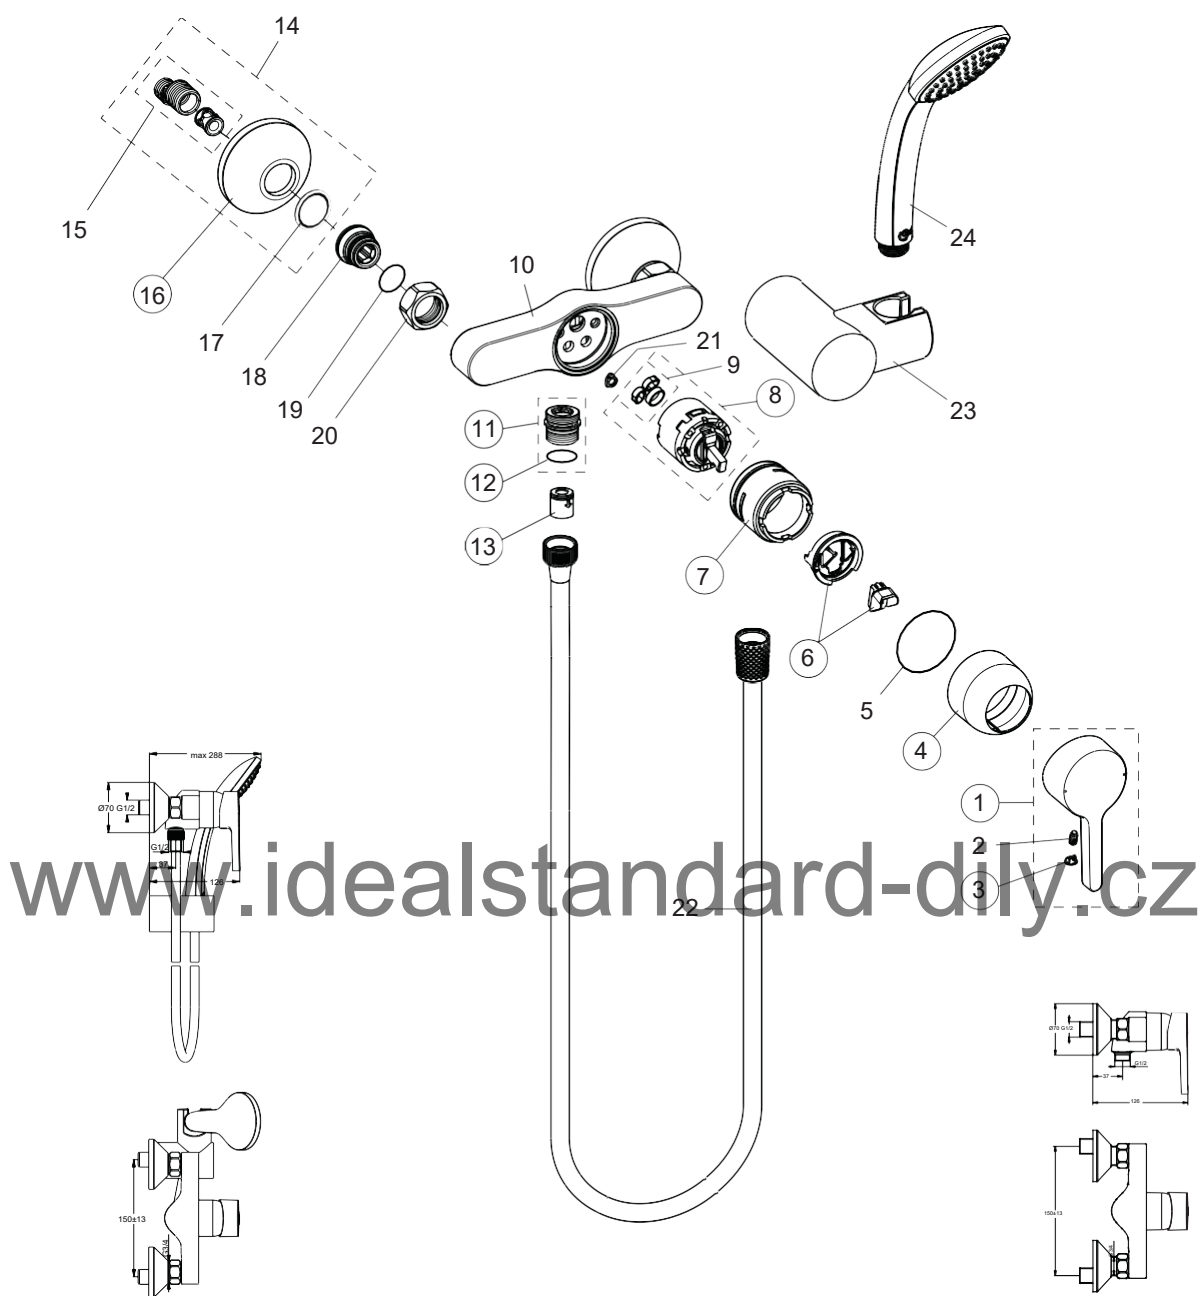

ATTRACT (B0033AA;B0275AA;B9485AA)

Pos.	Signify	Spare parts-Nr.	Quantity	Pos.	Signify	Spare parts-Nr.	Quantity
1	Lever, w/logo ISI-compl.	B960899AA	1 Pcs.	15	S-connector G3/4	N045939NU	2 Pcs.
2	Screw M5x10	A963309NU	1 Pcs.	16	Rosette	A963489AA	1 Pcs.
3	Cap decorative	B960473AA	1 Pcs.	17	Fibre washer for non-return valve	A955094NU	2 Pcs.
4	Rosette decorative	B960779AA	1 Pcs.	18	Nipple M19x1.5LH	Nipple	2 Pcs.
5	O-Ring 4,1x1.78	A961863NU	1 Pcs.	19	O-Ring Ø15.6x1.78	A96118 NU	2 Pcs.
6	Volume stop	B960477NU	1 Pcs.	20	Coupling nut	Coupling nut	2 Pcs.
7	Screw M4x1.5	B960780NU	1 Pcs.	21	Pin		1 Pcs.
8	Cartridge Ø 40mm	A963785NU	1 Pcs.	22	Metal hose, L1500, clenched double	A3330AA	1 Pcs.
9	O-Ring-set	A961151NU	1 Set	23	Wall bracket swivel	B0029AA	1 Pcs.
10	Body shower,		1 Pcs.	24	Handspray IDEALRAIN, 1F,80mm	B9401AA	1 Pcs.
11	Nipple M22x1-G1/2	B964675AA	1 Pcs.				
12	O-Ring Ø18.2x1.7	A961640NU	2 Pcs.				
13	Non return valve	A962594NU	2 Pcs.				
14	S-connection-compl.	B952227AA	1 Set