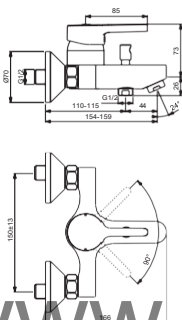

ATTRACT

Pos.	Signify	Spare parts-Nr.	Quantity	Pos.	Signify	Spare parts-Nr.	Quantity
1	Lever, w/logo-compl.	B960899AA	1 Pcs.	15	Connecting set	A964520NU	1 Set
2	Screw M5x8	A960229NU	1 Pcs.	16	Pull-up rod-compl.	B960915AA	1 Set
3	Cap decorative	B960473AA	1 Pcs.	17	Pop up waste shackle	A963404NU	1 Pcs.
4+pos.6	Cap	B960862AA	1 Pcs.				
5	Eco click set Ø40	B960477NU	1 Pcs.				
6	Screw M43x1.5 M41x1.5	B960503NU	1 Pcs.				
7+pos.6	Cartridge Ø40mm	B960863NU	1 Pcs.				
8	O-Ring Ø35x2		2 Pcs.				
9	Manifold		1 Pcs.				
10	Flex hose G3/8-Ø10.5/L445	A963305NU	2 Pcs.				
11	Body bidet		1 Pcs.				
12	Ball joint M18x1	B960624AA	1 Pcs.				
13	Aerator M18x1	B964902AA	1 Pcs.				
14	Pop-up drain ass.	A962991AA	1 Pcs.				

B0034AA

B0285AA B9486AA

B0274AA

www.idealstandard-dily.cz

Pos.	Signify	Spare parts-Nr.	Quantity	Pos.	Signify	Spare parts-Nr.	Quantity
1	Lever,w/logo ISI-compl.	B960899AA	1 Pcs.	15	Rv-patrone	A960944NU	2 Pcs.
2	Screw M5x10	A963309NU	1 Pcs.	16	S-connection-compl.	B952227AA	1 Set
3	Cap decorative	B960473AA	1 Pcs.	17	S-connector G3/4	A951721AA	2 Pcs.
4	Rosette decorative	B960779AA	1 Pcs.	18	Rosette	A963489AA	1 Pcs.
5+pos.9	Screw M46x1.5	B960780NU	1 Pcs.	19	Fibre washer for non-return valve	A955094NU	2 Pcs.
6	O-Ring Ø42x1.6		1 Pcs.	20	Nipple M19x1.5LH	Nipple	2 Pcs.
7	Volume stop	B960477NU	1 Pcs.	21	O-Ring Ø15.6x1.78	A96118 NU	2 Pcs.
8	Cartridge Ø40,high-flow	B960775NU	1 Pcs.	22	Coupling nut	Coupling nut	2 Pcs.
9	Support ring		1 Pcs.	23	Metal hose,L1500,double clenched	A3330AA	1 Pcs.
10	Pin		1 Pcs.	24	Wall bracket swivel	B0029AA	1 Pcs.
11	Body bath/shower		1 Pcs.	25	Handspray 1F,80mm,8 l/min	B9401AA	1 Pcs.
12	Neop.cascade M24x1-D	A960537AA	1 Pcs.	25a	Handspray 1F,80mm,7.6 l/min		1 Pcs.
13	Pull knob	B960486AA	1 Pcs.				
14	Diverter automatic	B960167AA	1 Pcs.				