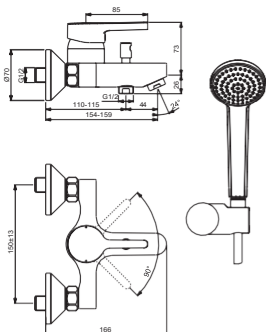

ATTRACT

Pos.	Signify	Spare parts-Nr.	Quantity	Pos.	Signify	Spare parts-Nr.	Quantity
1	Lever,w/logo-compl.	B960899AA	1 Pcs.	13	Pop-up drain ass.	A962991AA	1 Pcs.
2	Screw M5x8	A960229NU	1 Pcs.	14	Connecting set	A964520NU	1 Set
3	Cap decorative	B960473AA	1 Pcs.	15	Pull-up rod-compl.	B960915AA	1 Set
4+pos.6	Cap	B960862AA	1 Pcs.	15a	Pull-up rod-compl.	B960900AA	1 Set
5	Eco click set Ø40	B960477NU	1 Pcs.	16	Pop up waste shackle	A963404NU	1 Pcs.
6	Screw M43x1.5 M41x1.5	B960503NU	1 Pcs.	17	Beaded chain L460mm		1 Pcs.
7+pos.6	Cartridge Ø40mm	B960863NU	1 Pcs.				
8	O-Ring Ø35x2		2 Pcs.				
9	Manifold		1 Pcs.				
10	Flex hose G3/8-Ø10.5/L445	A963305NU	2 Pcs.				
11	Body basin		1 Pcs.				
12	Perlator M24x1-S	B960774AA	1 Pcs.				
	Casc. perlator M24x1-A	A960321AA	1 Pcs.				
13	Pop-up waste	B964550AA	1 Pcs.(for B0032AA;B9483AA)				

B0034AA

B0285AA B9486AA

B0274AA

www.idealstandard-dily.cz

Pos.	Signify	Spare parts-Nr.	Quantity	Pos.	Signify	Spare parts-Nr.	Quantity
1	Lever,w/logo ISI-compl.	B960899AA	1 Pcs.	15	Rv-patrone	A960944NU	2 Pcs.
2	Screw M5x10	A963309NU	1 Pcs.	16	S-connection-compl.	B952227AA	1 Set
3	Cap decorative	B960473AA	1 Pcs.	17	S-connector G3/4	A951721AA	2 Pcs.
4	Rosette decorative	B960779AA	1 Pcs.	18	Rosette	A963489AA	1 Pcs.
5+pos.9	Screw M46x1.5	B960780NU	1 Pcs.	19	Fibre washer for non-return valve	A955094NU	2 Pcs.
6	O-Ring Ø42x1.6		1 Pcs.	20	Nipple M19x1.5LH	Nipple	2 Pcs.
7	Volume stop	B960477NU	1 Pcs.	21	O-Ring Ø15.6x1.78	A96118 NU	2 Pcs.
8	Cartridge Ø40,high-flow	B960775NU	1 Pcs.	22	Coupling nut	Coupling nut	2 Pcs.
9	Support ring		1 Pcs.	23	Metal hose,L1500,double clenched	A3330AA	1 Pcs.
10	Pin		1 Pcs.	24	Wall bracket swivel	B0029AA	1 Pcs.
11	Body bath/shower		1 Pcs.	25	Handspray 1F,80mm,8 l/min	B9401AA	1 Pcs.
12	Neop.cascade M24x1-D	A960537AA	1 Pcs.	25a	Handspray 1F,80mm,7.6 l/min		1 Pcs.
13	Pull knob	B960486AA	1 Pcs.				
14	Diverter automatic	B960167AA	1 Pcs.				