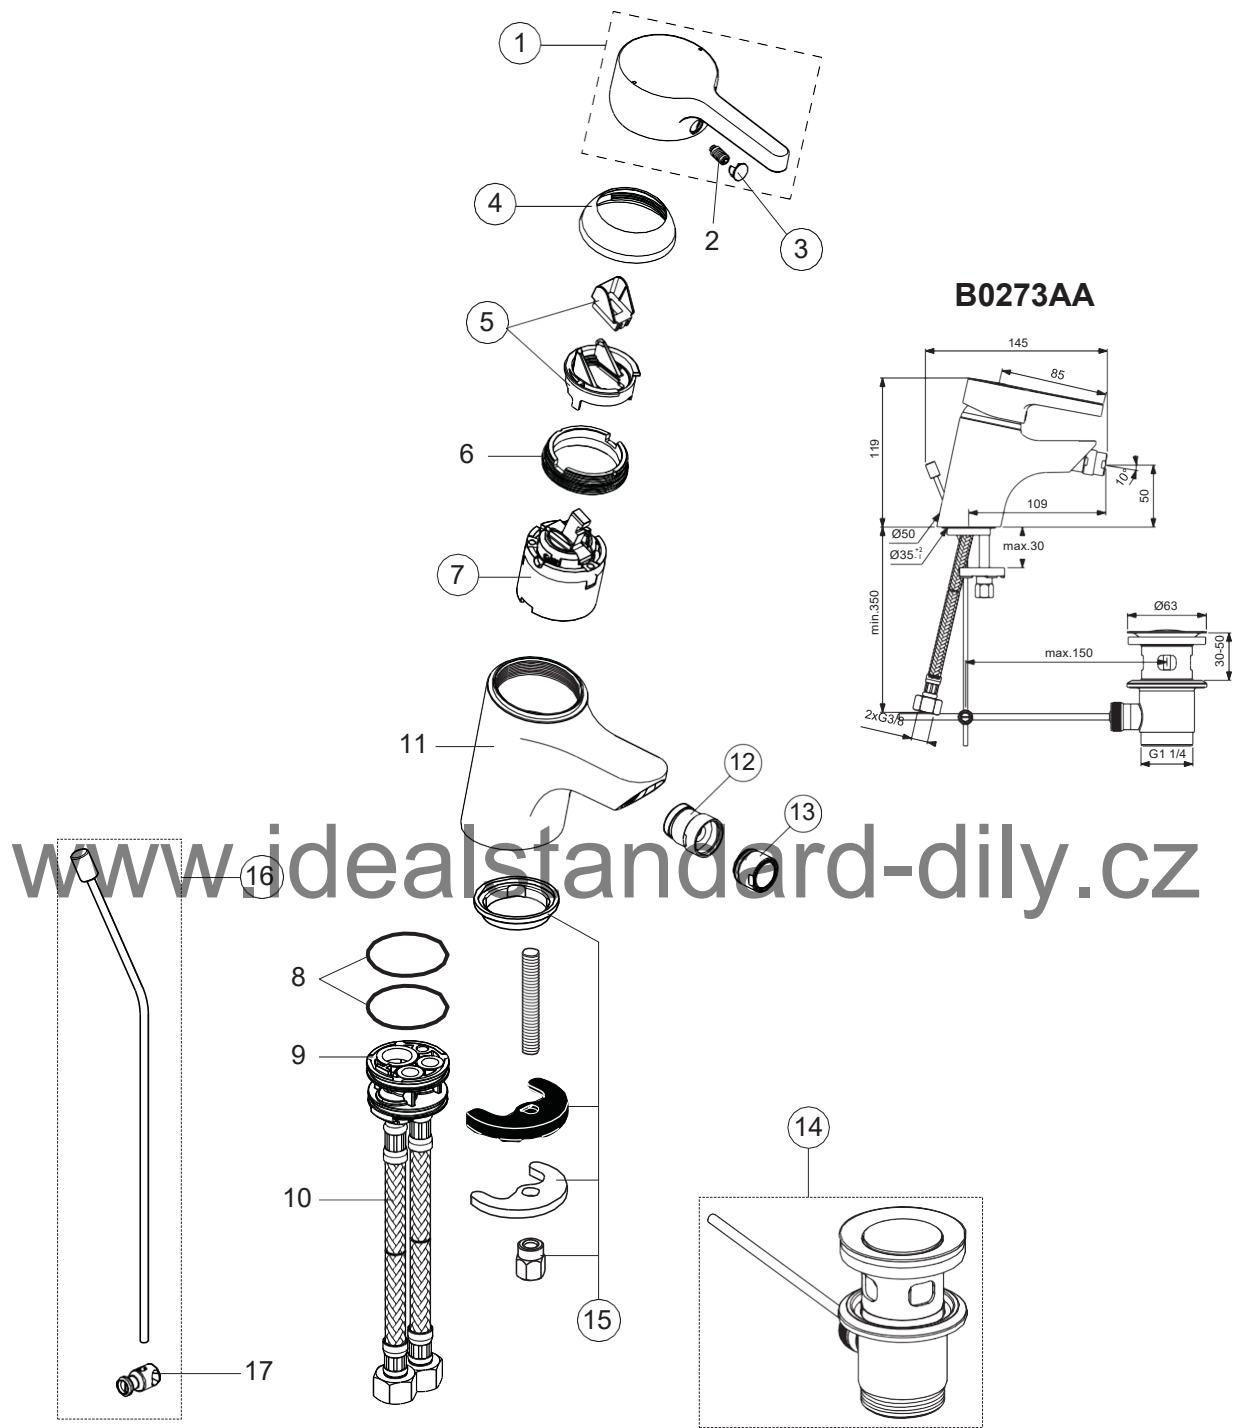

ATTRACT

Pos.	Signify	Spare parts-Nr.	Quantity	Pos.	Signify	Spare parts-Nr.	Quantity
1	Lever, w/logo-compl.	B960899AA	1 Pcs.	15	Connecting set	A964520NU	1 Set
2	Screw M5x8	A960229NU	1 Pcs.	16	Pull-up rod-compl.	B960915AA	1 Set
3	Cap decorative	B960473AA	1 Pcs.	17	Pop up waste shackle	A963404NU	1 Pcs.
4+pos.6	Cap	B960862AA	1 Pcs.				
5	Eco click set Ø40	B960477NU	1 Pcs.				
6	Screw M43x1.5 M41x1.5	B960503NU	1 Pcs.				
7+pos.6	Cartridge Ø40mm	B960863NU	1 Pcs.				
8	O-Ring Ø35x2		2 Pcs.				
9	Manifold		1 Pcs.				
10	Flex hose G3/8-Ø10.5/L445	A963305NU	2 Pcs.				
11	Body bidet		1 Pcs.				
12	Ball joint M18x1	B960624AA	1 Pcs.				
13	Aerator M18x1	B964902AA	1 Pcs.				
14	Pop-up drain ass.	A962991AA	1 Pcs.