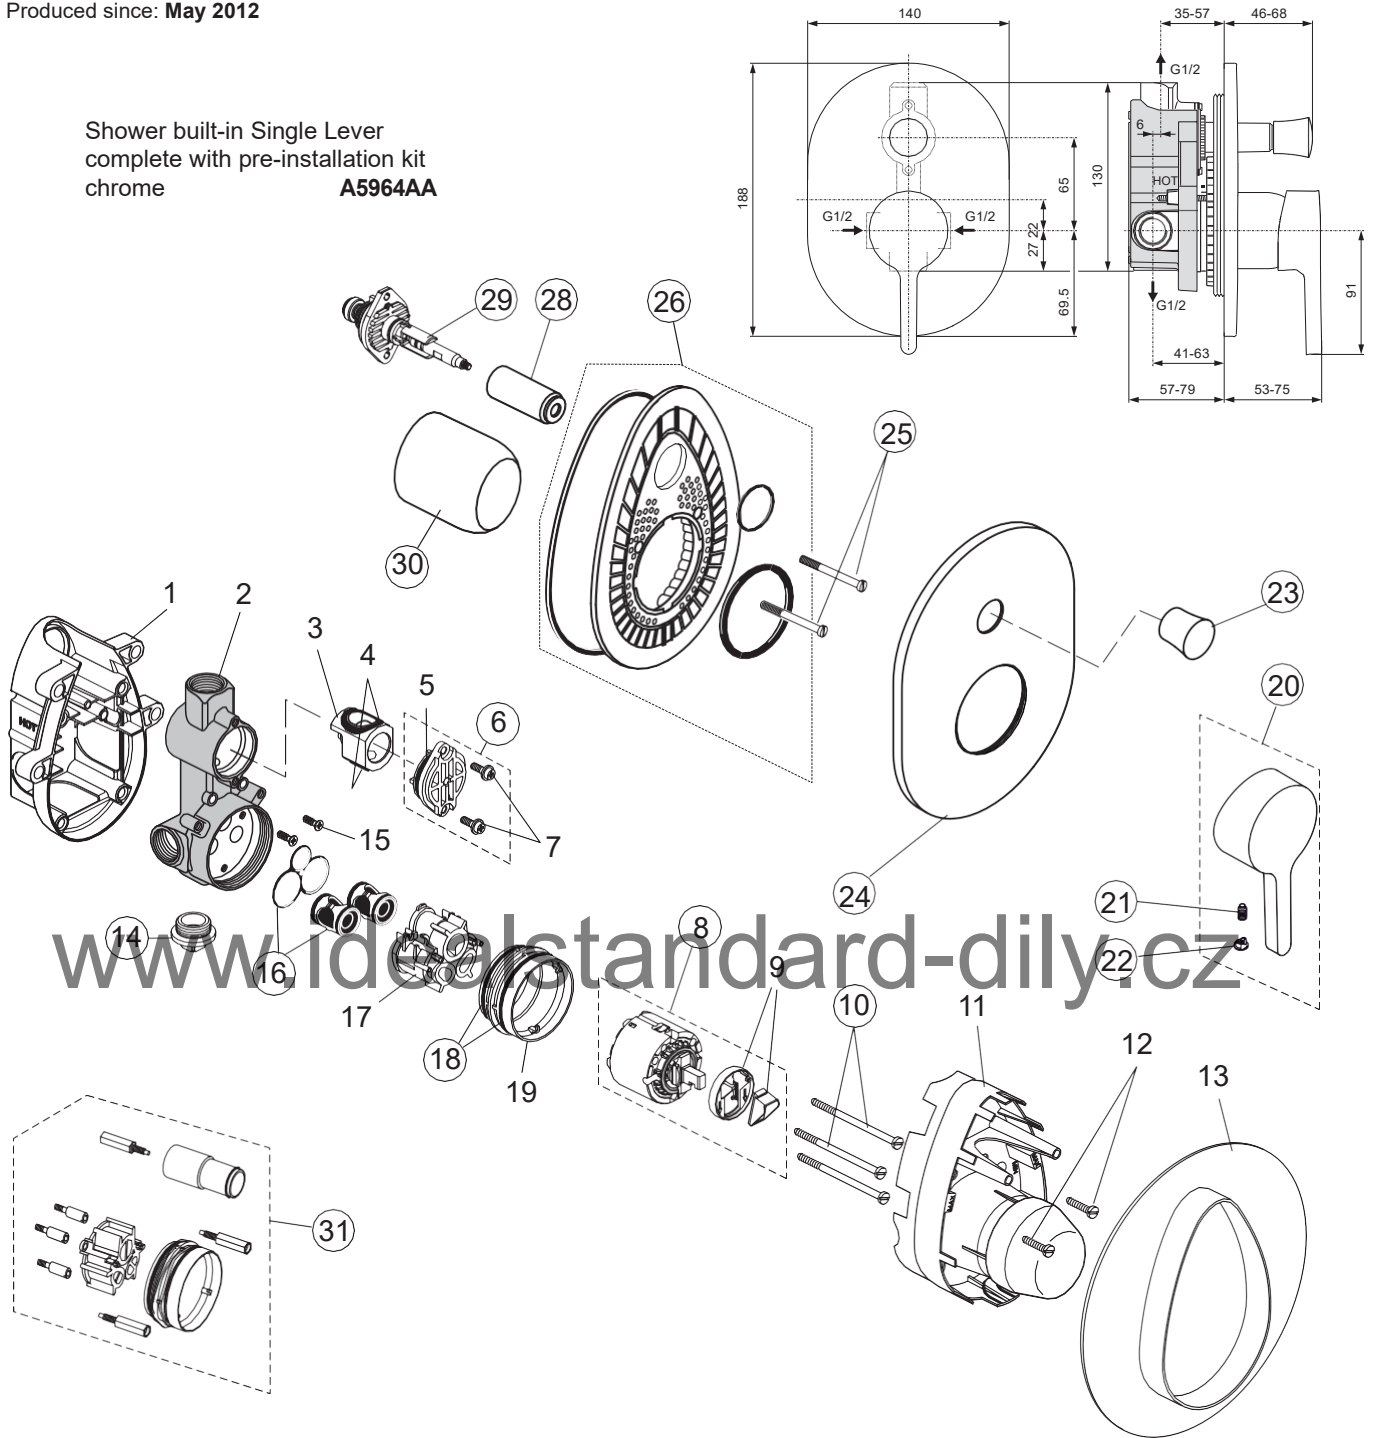

Produced since: **May 2012**

Shower built-in Single Lever
complete with pre-installation kit
chrome **A5964AA**

Pos.	Description	Part-Number	Qty.	Pos.	Description	Part-Number	Qty.
1	Plastic box			17	Plastic insert	A 861 000 NU	
2	Body (built-in version)			18	O - ring Ø 47,3 x 1,78	A 963 526 NU	2 pcs
3	Insert for diverter	A 923 376 NU		19	Plastic ring	A 861 001 NU	
4	O - ring set	A 923 376 NU		20	Lever cpl. with ISI Logo	A 963 719 AA	1 pcs
5	O - ring Ø 28,3 x 1,78	A 961 667 NU		21	Thread pin M5x10 DIN915	A 963 309 NU	1 pcs
6	Cover complete	A 963 412 NU	1 pcs	22	Handle cap red / blue	A 963 054 NU	1 pcs
7	Screw M4 x 12			23	Pull knob	A 960 116 AA	1 Set
8	Click cartridge complete	A 960 500 NU	1 pcs	24	Escutcheon (Bath/shower)	B 960 360 AA	1 pcs
9	Volume control parts	A 860 700 NU		25	Cylindrical screw M4x39	A 963 176 NU	3 pcs
10	Cylindrical screw M4x69	A 963 783 NU	3 pcs	26	Escutcheon holder cpl.	A 963 441 NU	1 pcs
11	Plaster guards			27	Seal ring (Profil)	A 963 444 NU	
12	Cylindrical screw M4 x 10	E 918 373 NU		28	Cap for Diverter	A 963 442 AA	1 pcs
13	Sealing frame	Sealing frame		29	Diverter complete	A 963 443 NU	1 pcs
14	Plug G1/2			30	Cap	A 963 571 AA	1 pcs
15	Ejot-PT Screw KA35x16			31	Extension kit 20mm	A 963 542 NU	1 Set
16	Low noise insert complete	A 963 524 NU	1 Set