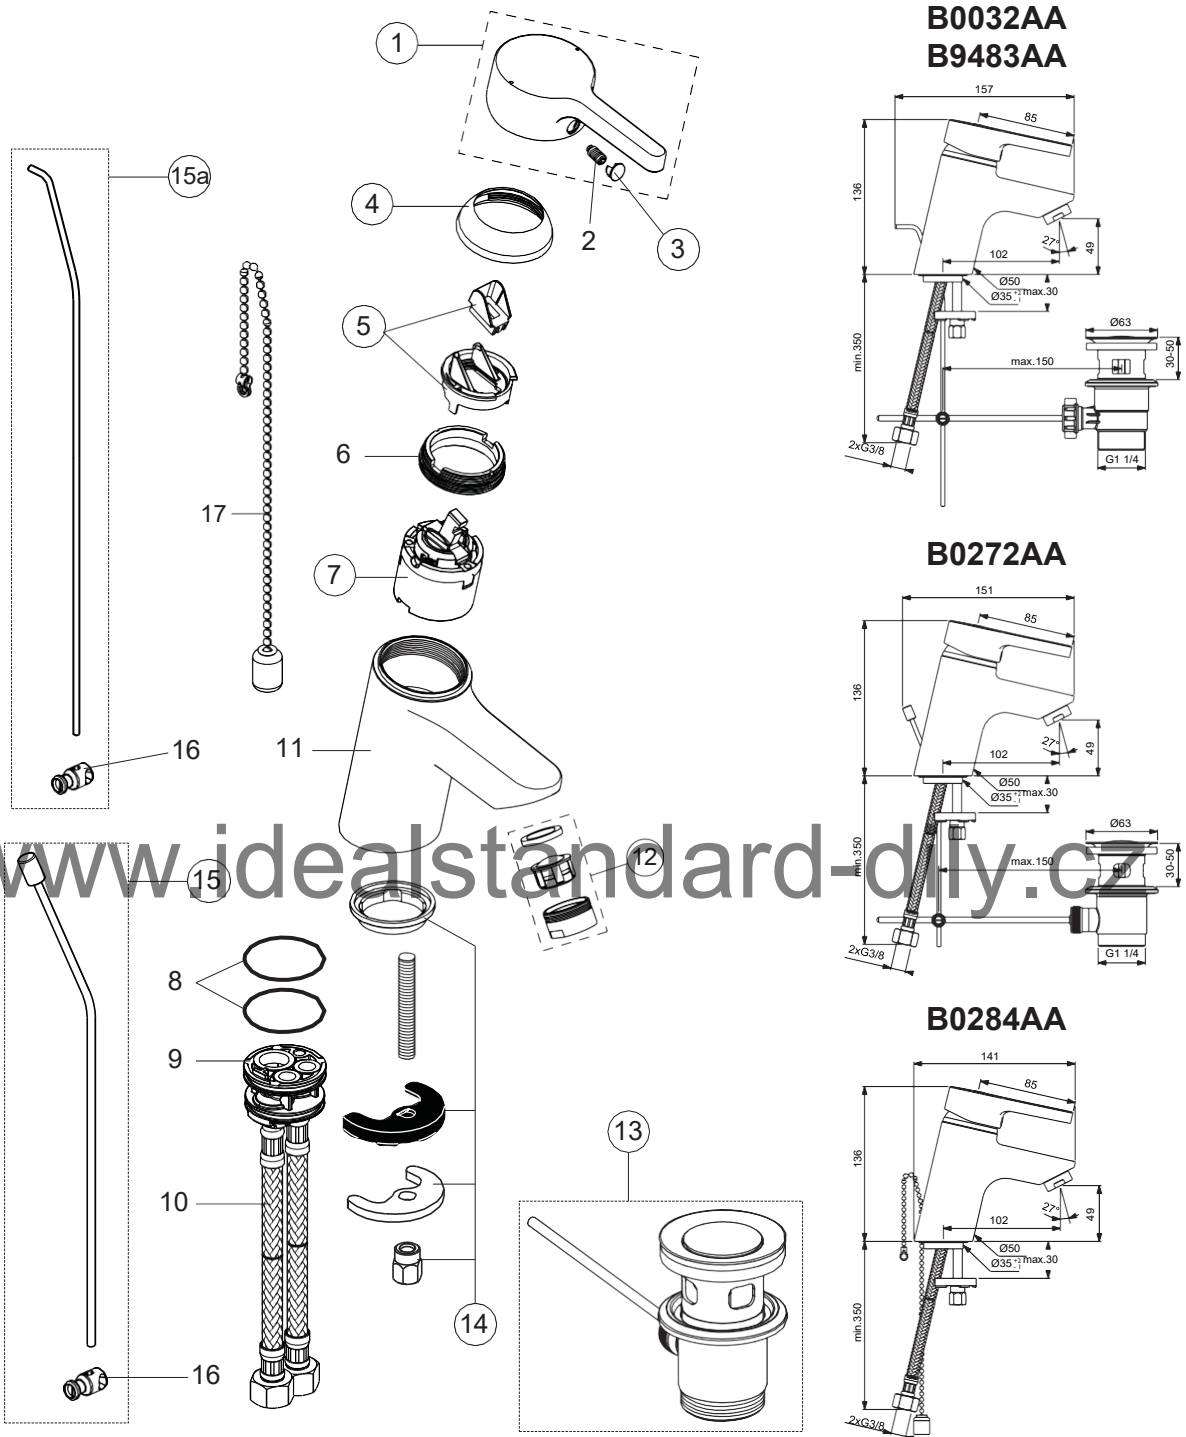

ATTRACT

Pos.	Signify	Spare parts-Nr.	Quantity	Pos.	Signify	Spare parts-Nr.	Quantity
1	Lever,w/logo-compl.	B960899AA	1 Pcs.	13	Pop-up drain ass.	A962991AA	1 Pcs.
2	Screw M5x8	A960229NU	1 Pcs.	14	Connecting set	A964520NU	1 Set
3	Cap decorative	B960473AA	1 Pcs.	15	Pull-up rod-compl.	B960915AA	1 Set
4+pos.6	Cap	B960862AA	1 Pcs.	15a	Pull-up rod-compl.	B960900AA	1 Set
5	Eco click set Ø40	B960477NU	1 Pcs.	16	Pop up waste shackle	A963404NU	1 Pcs.
6	Screw M43x1.5 M41x1.5	B960503NU	1 Pcs.	17	Beaded chain L460mm		1 Pcs.
7+pos.6	Cartridge Ø40mm	B960863NU	1 Pcs.				
8	O-Ring Ø35x2		2 Pcs.				
9	Manifold		1 Pcs.				
10	Flex hose G3/8-Ø10.5/L445	A963305NU	2 Pcs.				
11	Body basin		1 Pcs.				
12	Perlator M24x1-S	B960774AA	1 Pcs.				
	Casc. perlator M24x1-A	A960321AA	1 Pcs.				
13	Pop-up waste	B964550AA	1 Pcs.(for B0032AA;B9483AA)				

B0034AA

B0285AA B9486AA

B0274AA

www.idealstandard-dily.cz

Pos.	Signify	Spare parts-Nr.	Quantity	Pos.	Signify	Spare parts-Nr.	Quantity
1	Lever,w/logo ISI-compl.	B960899AA	1 Pcs.	15	Rv-patrone	A960944NU	2 Pcs.
2	Screw M5x10	A963309NU	1 Pcs.	16	S-connection-compl.	B952227AA	1 Set
3	Cap decorative	B960473AA	1 Pcs.	17	S-connector G3/4	A951721AA	2 Pcs.
4	Rosette decorative	B960779AA	1 Pcs.	18	Rosette	A963489AA	1 Pcs.
5+pos.9	Screw M46x1.5	B960780NU	1 Pcs.	19	Fibre washer for non-return valve	A955094NU	2 Pcs.
6	O-Ring Ø42x1.6		1 Pcs.	20	Nipple M19x1.5LH	Nipple	2 Pcs.
7	Volume stop	B960477NU	1 Pcs.	21	O-Ring Ø15.6x1.78	A96118 NU	2 Pcs.
8	Cartridge Ø40,high-flow	B960775NU	1 Pcs.	22	Coupling nut	Coupling nut	2 Pcs.
9	Support ring		1 Pcs.	23	Metal hose,L1500,double clenched	A3330AA	1 Pcs.
10	Pin		1 Pcs.	24	Wall bracket swivel	B0029AA	1 Pcs.
11	Body bath/shower		1 Pcs.	25	Handspray 1F,80mm,8 l/min	B9401AA	1 Pcs.
12	Neop.cascade M24x1-D	A960537AA	1 Pcs.	25a	Handspray 1F,80mm,7.6 l/min		1 Pcs.
13	Pull knob	B960486AA	1 Pcs.				
14	Diverter automatic	B960167AA	1 Pcs.				